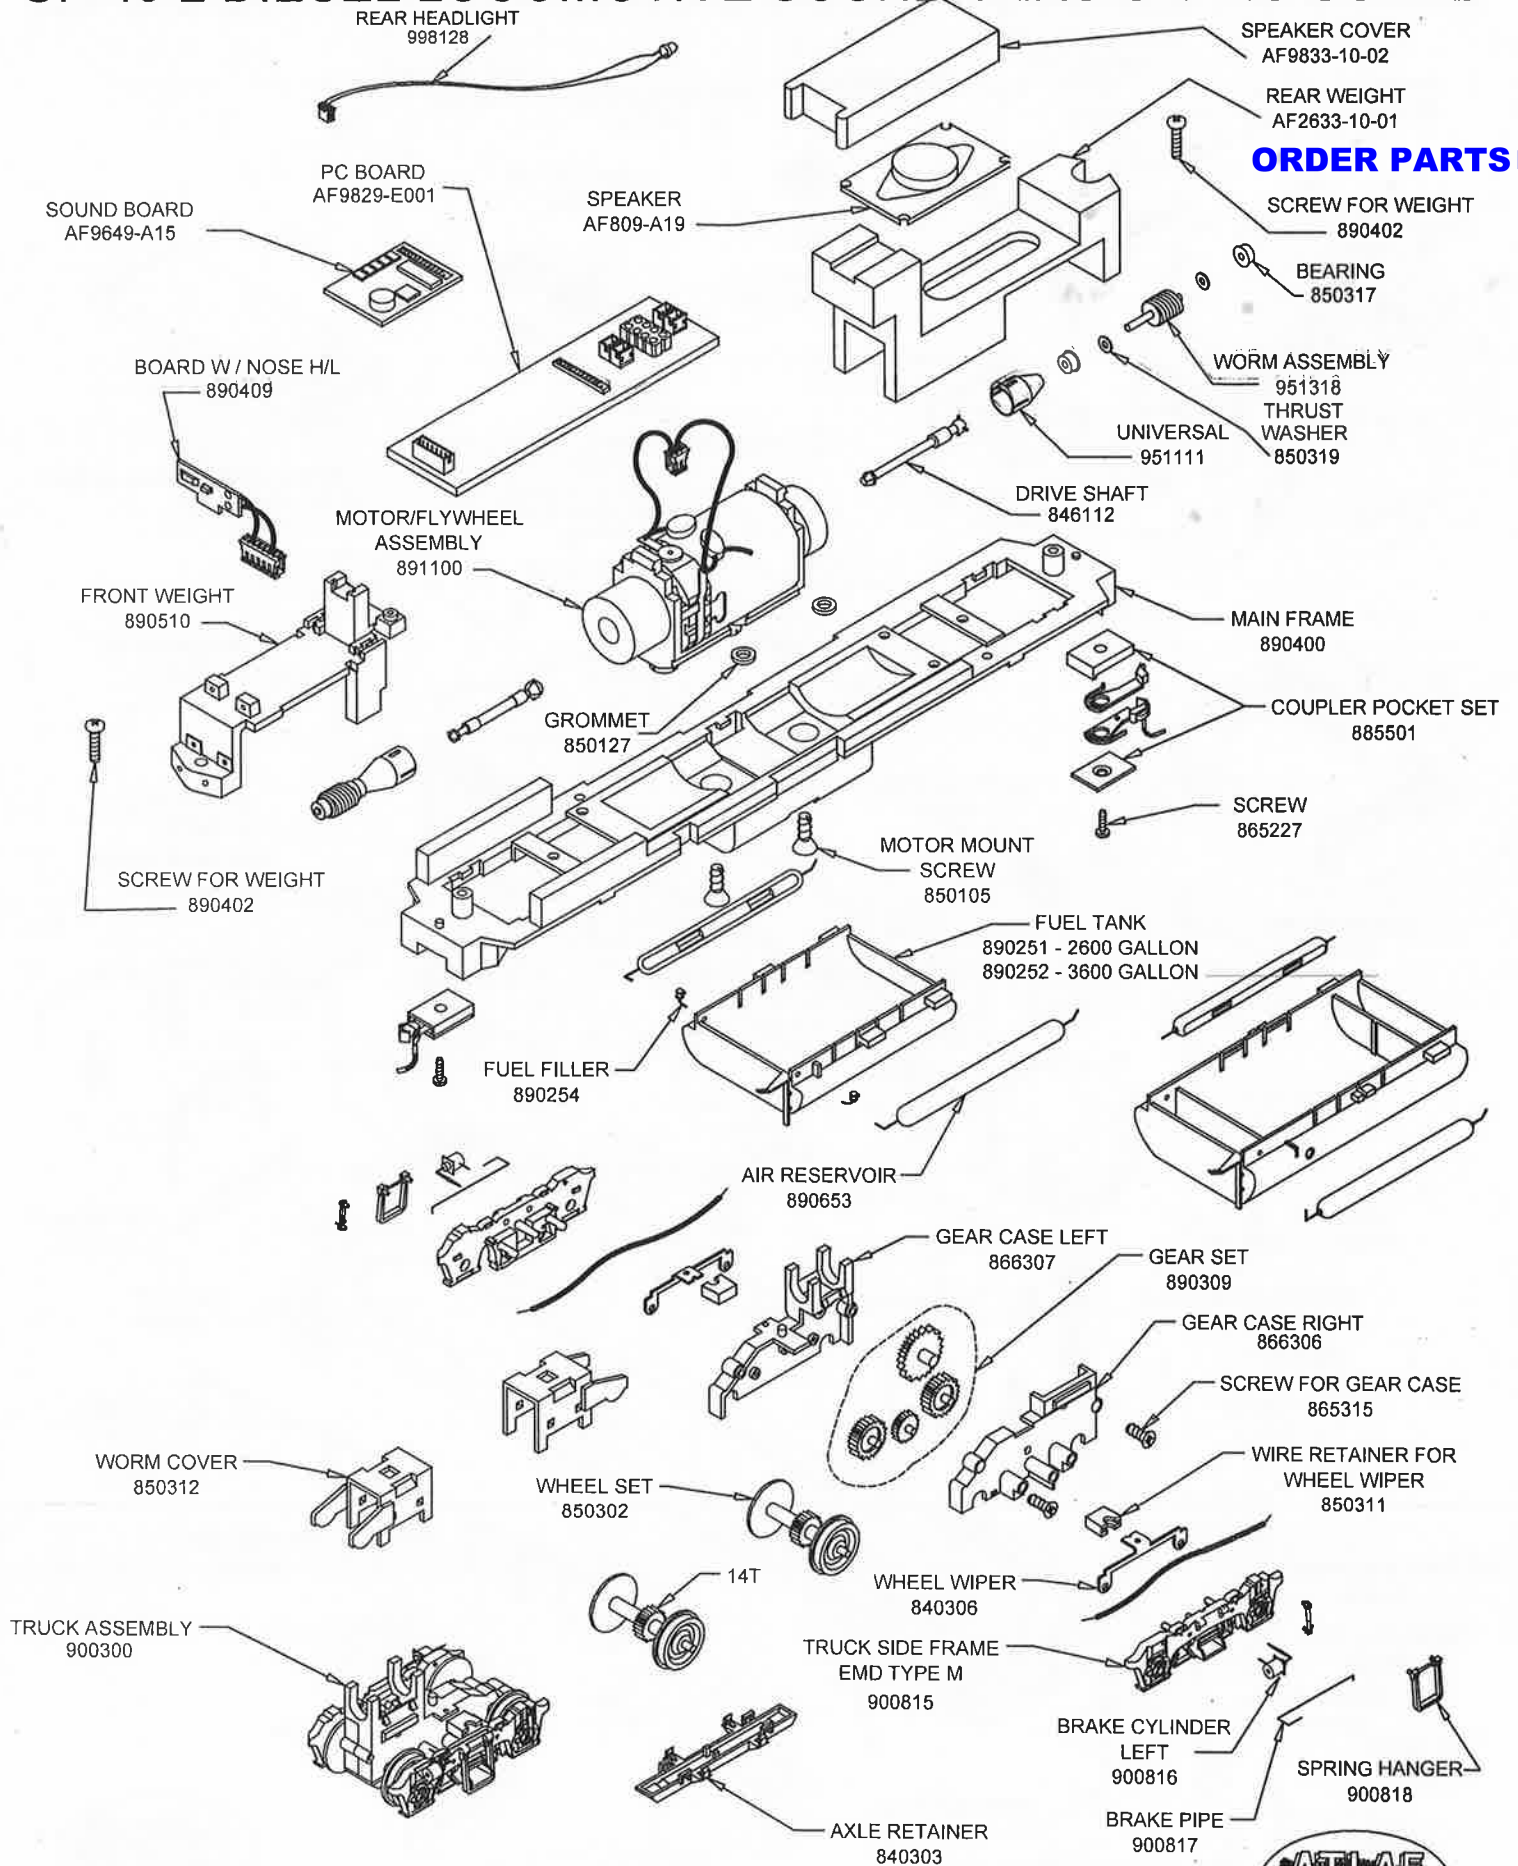

GP-40-2 DIESEL LOCOMOTIVE SOUND VERSION HO SCALE

9829-P106

GP-40-2 DIESEL LOCOMOTIVE SOUND VERSION HO SCALE