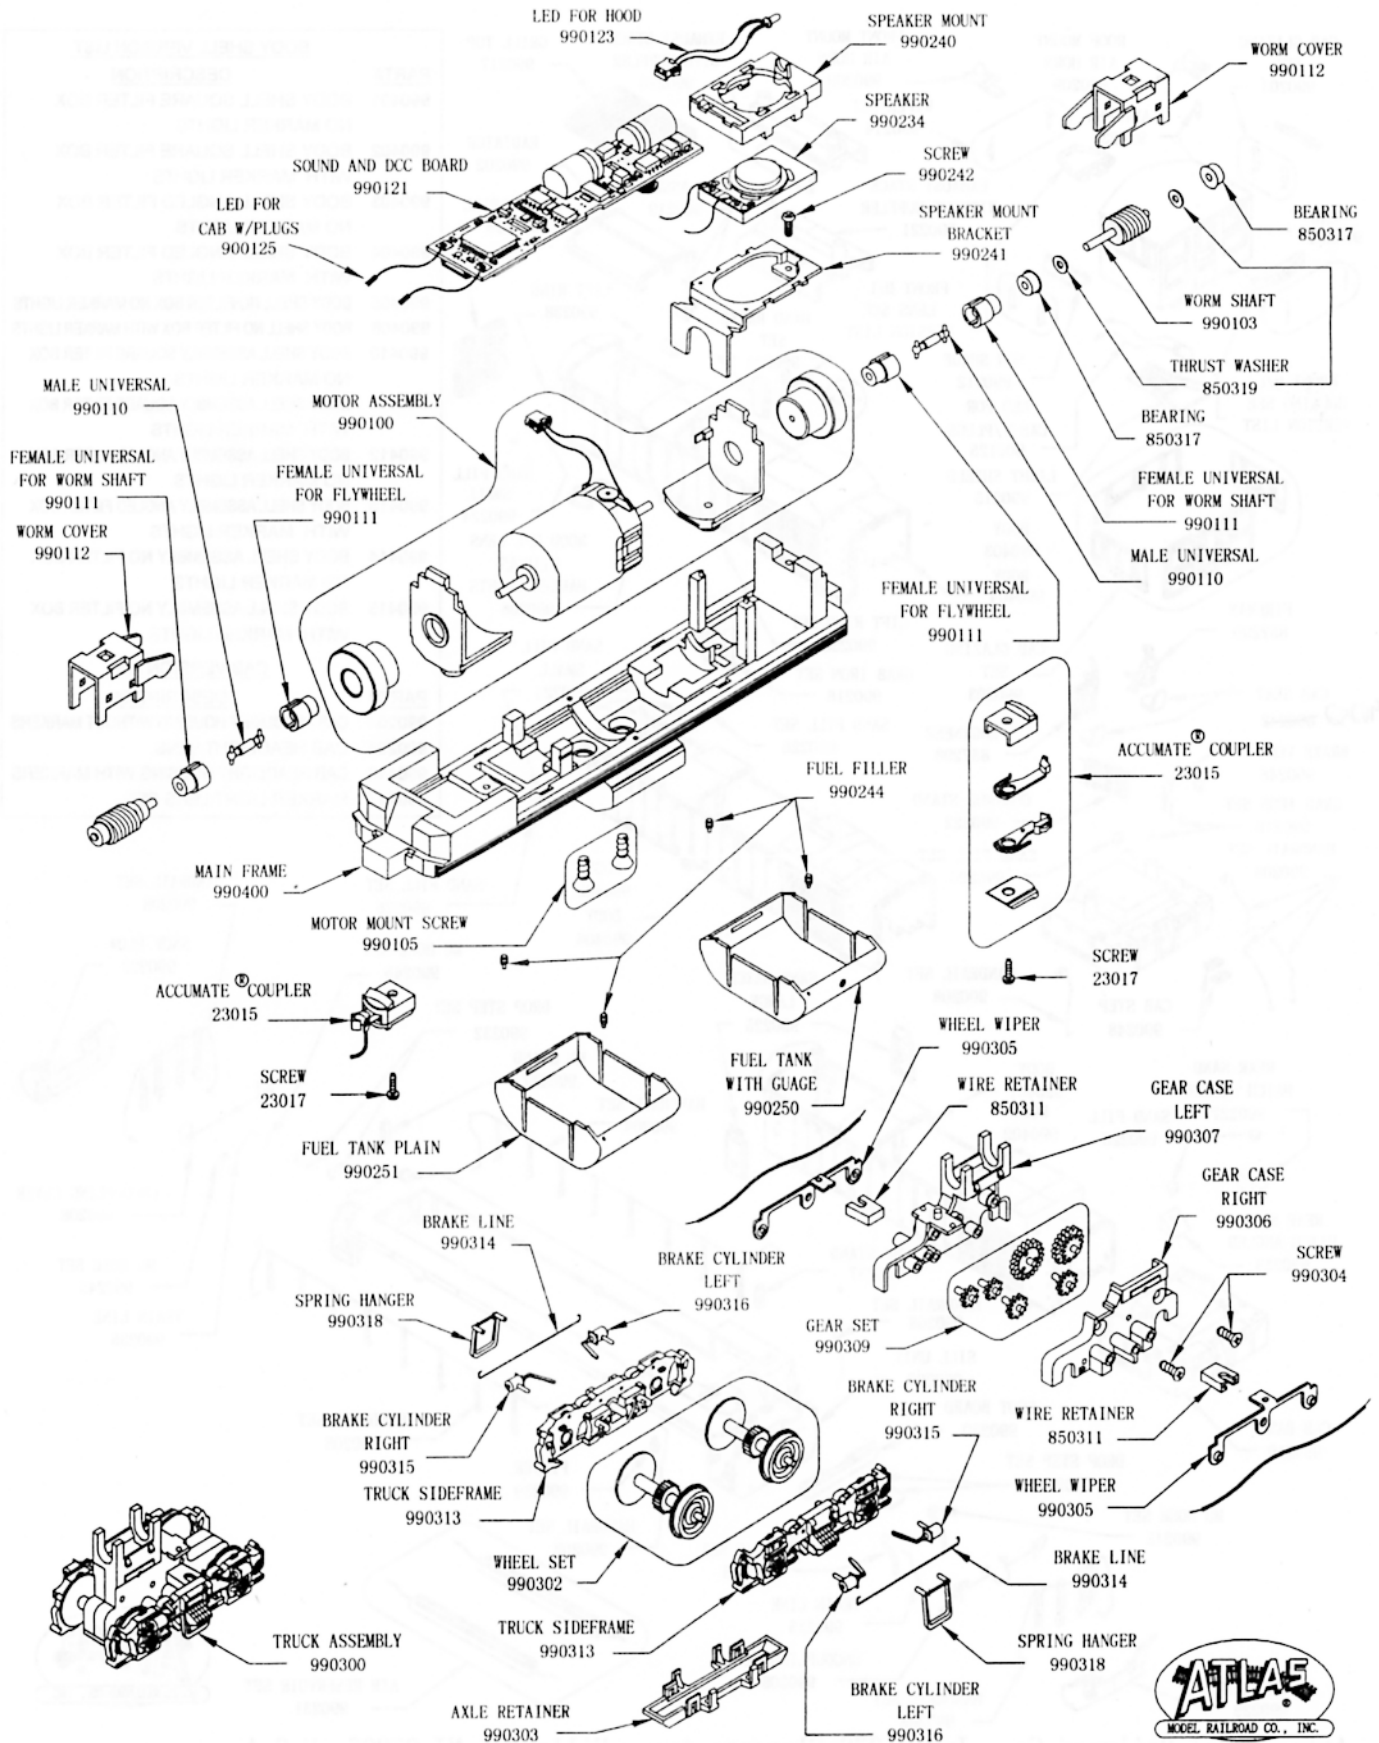

MP-15 DIESEL SWITCHER LOCO W/ SOUND HO SCALE

BODY SHELL VERSION LIST	
PART#	DESCRIPTION
990401	BODY SHELL SQUARE FILTER BOX NO MARKER LIGHTS
990402	BODY SHELL SQUARE FILTER BOX WITH MARKER LIGHTS
990403	BODY SHELL ANGLED FILTER BOX NO MARKER LIGHTS
990404	BODY SHELL ANGLED FILTER BOX WITH MARKER LIGHTS
990405	BODY SHELL NO FILTER BOX NO MARKER LIGHTS
990406	BODY SHELL NO FILTER BOX WITH MARKER LIGHTS
990410	BODY SHELL ASSEMBLY SQUARE FILTER BOX NO MARKER LIGHTS
990411	BODY SHELL ASSEMBLY SQUARE FILTER BOX WITH MARKER LIGHTS
990412	BODY SHELL ASSEMBLY ANGLED FILTER BOX NO MARKER LIGHTS
990413	BODY SHELL ASSEMBLY ANGLED FILTER BOX WITH MARKER LIGHTS
990414	BODY SHELL ASSEMBLY NO FILTER BOX NO MARKER LIGHTS
990415	BODY SHELL ASSEMBLY NO FILTER BOX WITH MARKER LIGHTS

CAB VERSION LIST	
PART#	DESCRIPTION
990204	CAB HEADLIGHT HOUSING WITHOUT MARKERS
990205	CAB HEADLIGHT LENS
990416	CAB HEADLIGHT HOUSING WITH MARKERS
990417	MARKER LIGHT LENS SET

MP-15 DIESEL SWITCHER LOCO W/ SOUND HO SCALE