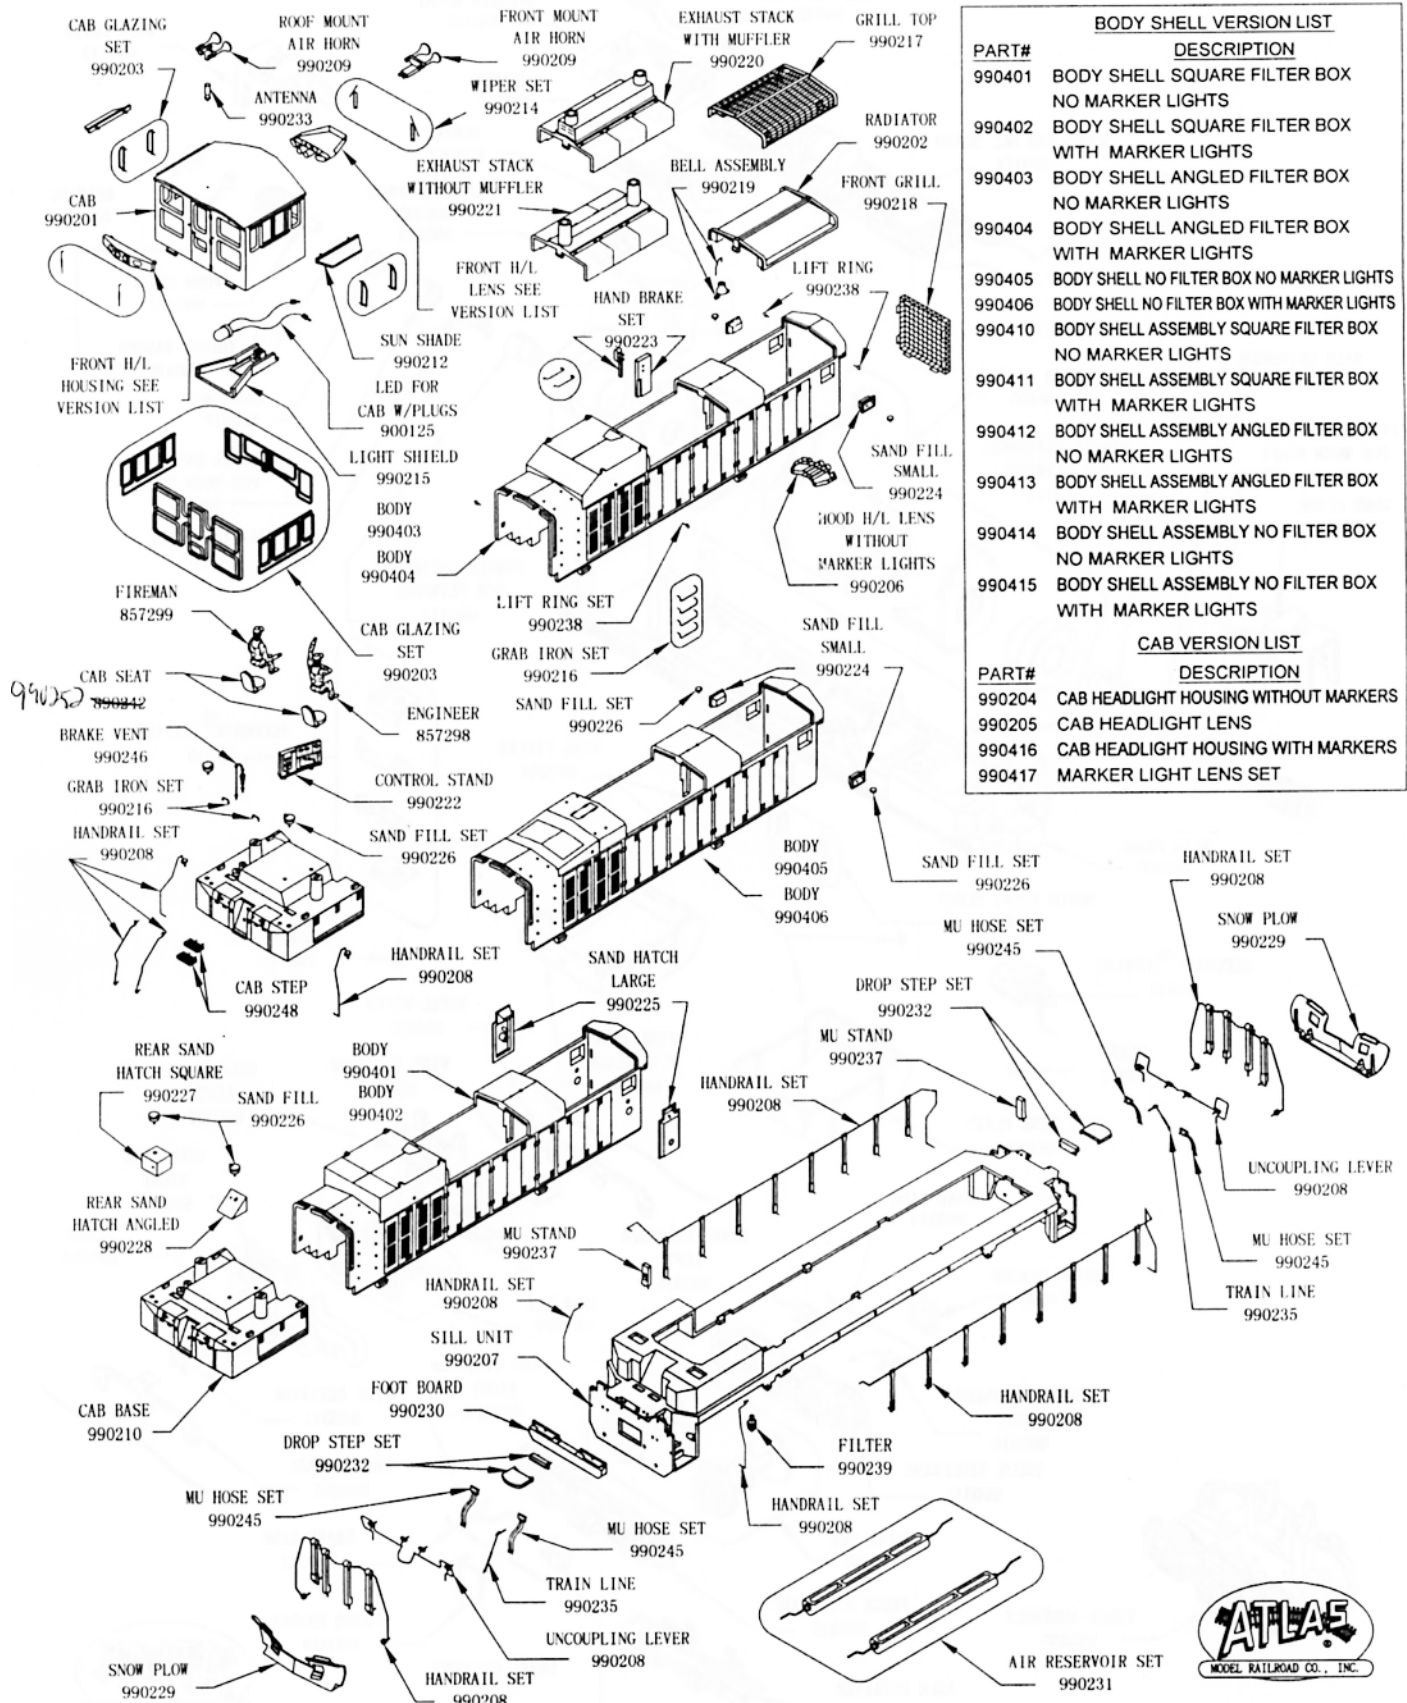

MP-15 DIESEL SWITCHER LOCO W/ SOUND HO SCALE

BODY SHELL VERSION LIST	
PART#	DESCRIPTION
990401	BODY SHELL SQUARE FILTER BOX NO MARKER LIGHTS
990402	BODY SHELL SQUARE FILTER BOX WITH MARKER LIGHTS
990403	BODY SHELL ANGLED FILTER BOX NO MARKER LIGHTS
990404	BODY SHELL ANGLED FILTER BOX WITH MARKER LIGHTS
990405	BODY SHELL NO FILTER BOX NO MARKER LIGHTS
990406	BODY SHELL NO FILTER BOX WITH MARKER LIGHTS
990410	BODY SHELL ASSEMBLY SQUARE FILTER BOX NO MARKER LIGHTS
990411	BODY SHELL ASSEMBLY SQUARE FILTER BOX WITH MARKER LIGHTS
990412	BODY SHELL ASSEMBLY ANGLED FILTER BOX NO MARKER LIGHTS
990413	BODY SHELL ASSEMBLY ANGLED FILTER BOX WITH MARKER LIGHTS
990414	BODY SHELL ASSEMBLY NO FILTER BOX NO MARKER LIGHTS
990415	BODY SHELL ASSEMBLY NO FILTER BOX WITH MARKER LIGHTS

CAB VERSION LIST	
PART#	DESCRIPTION
990204	CAB HEADLIGHT HOUSING WITHOUT MARKERS
990205	CAB HEADLIGHT LENS
990416	CAB HEADLIGHT HOUSING WITH MARKERS
990417	MARKER LIGHT LENS SET

MP-15 DIESEL SWITCHER LOCO W/ SOUND HO SCALE