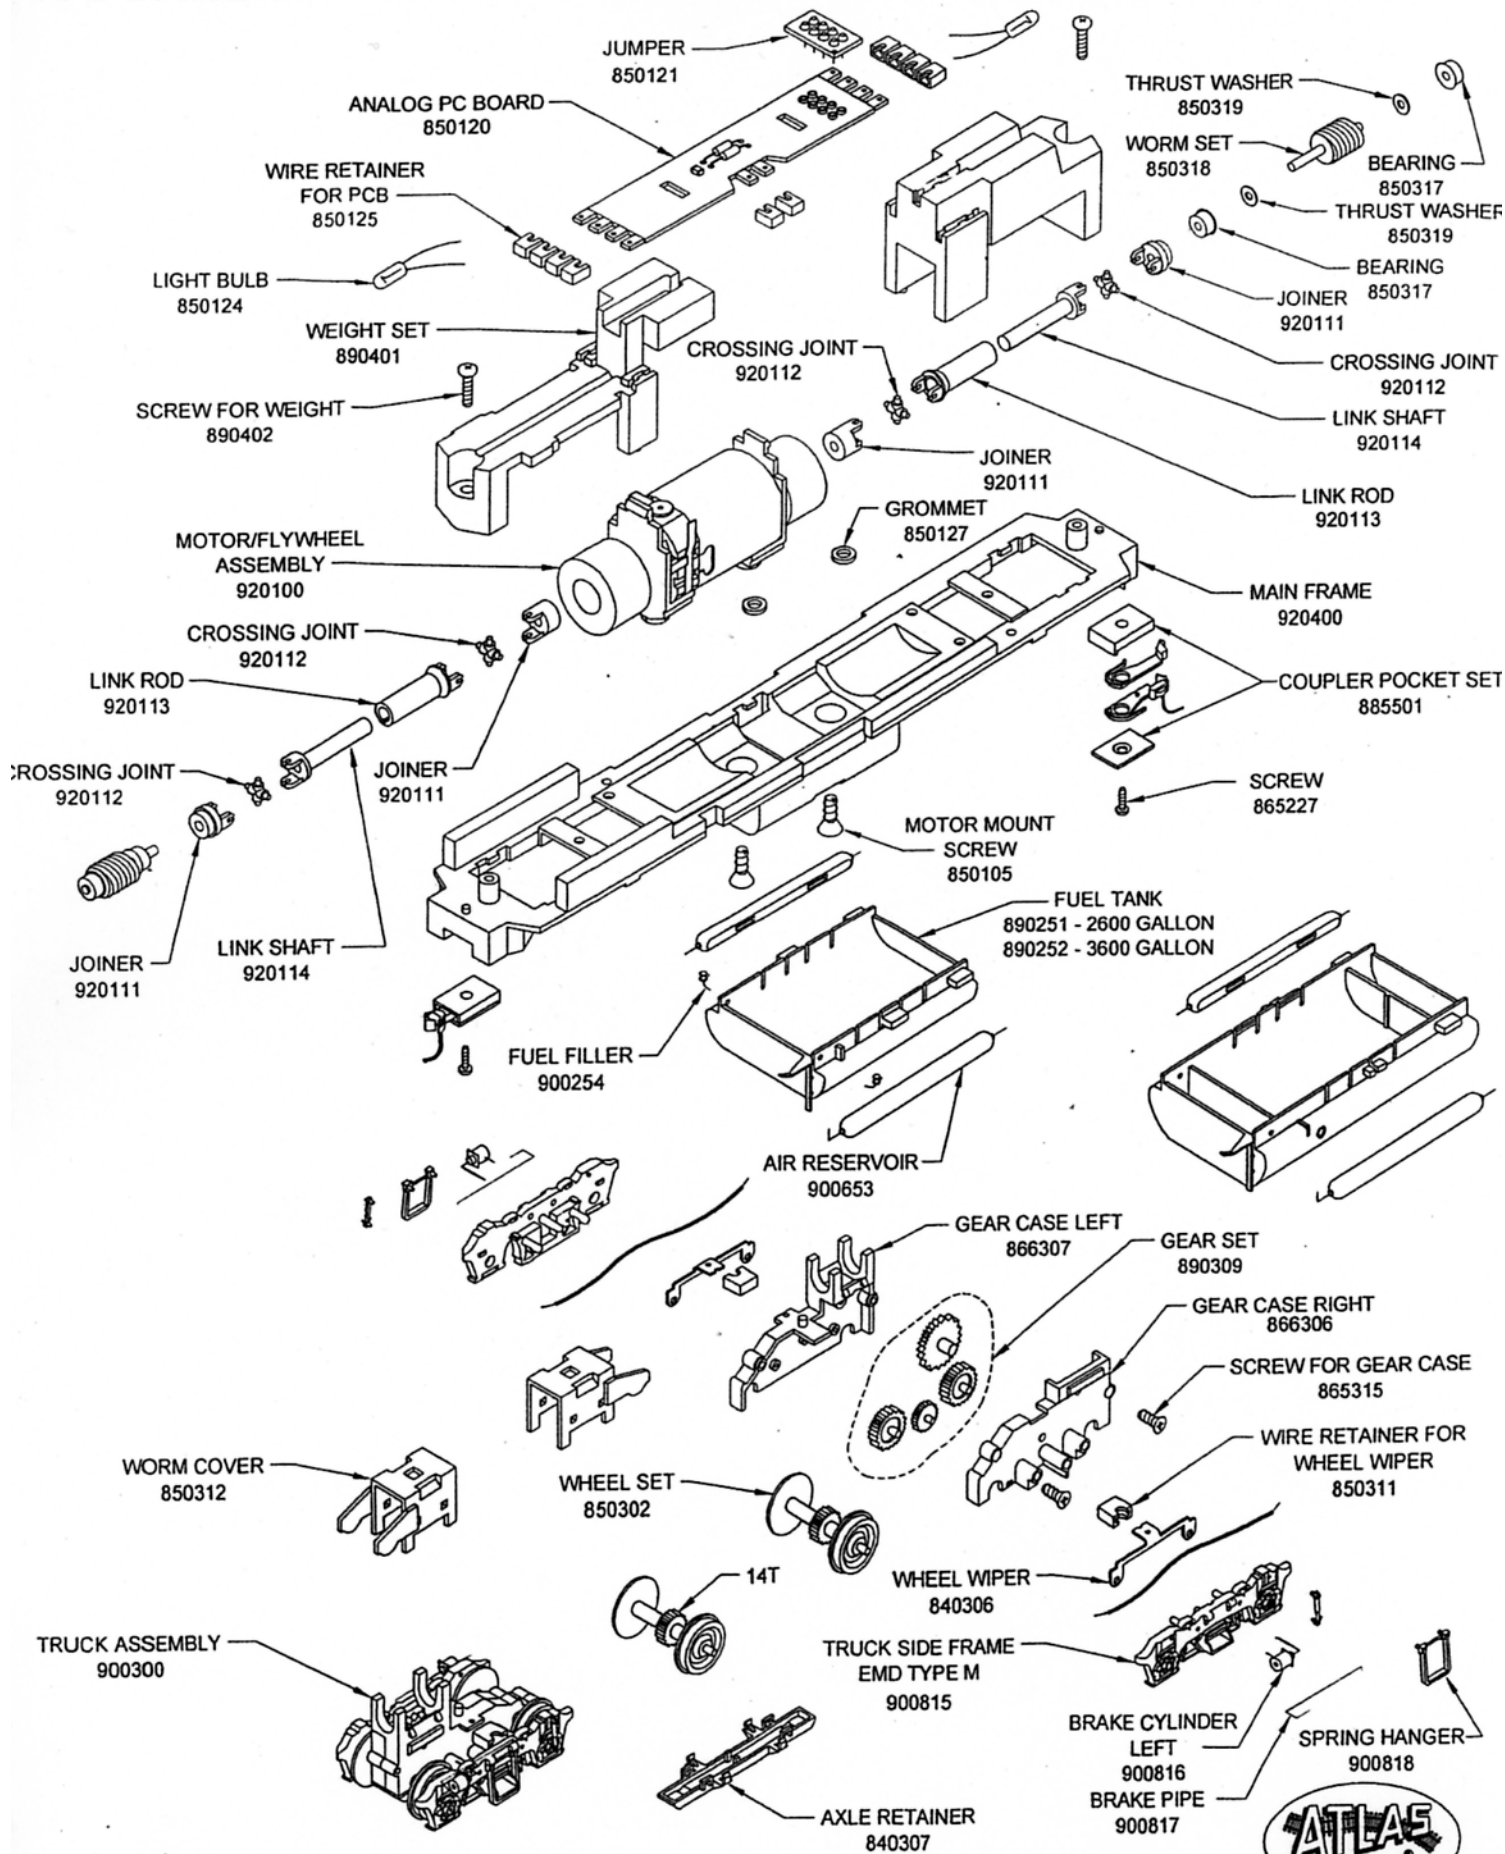

TRAINMAN GP-38-2 DIESEL LOCOMOTIVE HO SCALE

ORDER PARTS 

TRAINMAN GP-38-2 DIESEL LOCOMOTIVE HO SCALE

Atlas Model Railroad Co., Inc. • 378 Florence Ave. • Hillside, NJ 07205 • U.S.A.

2570-PI01