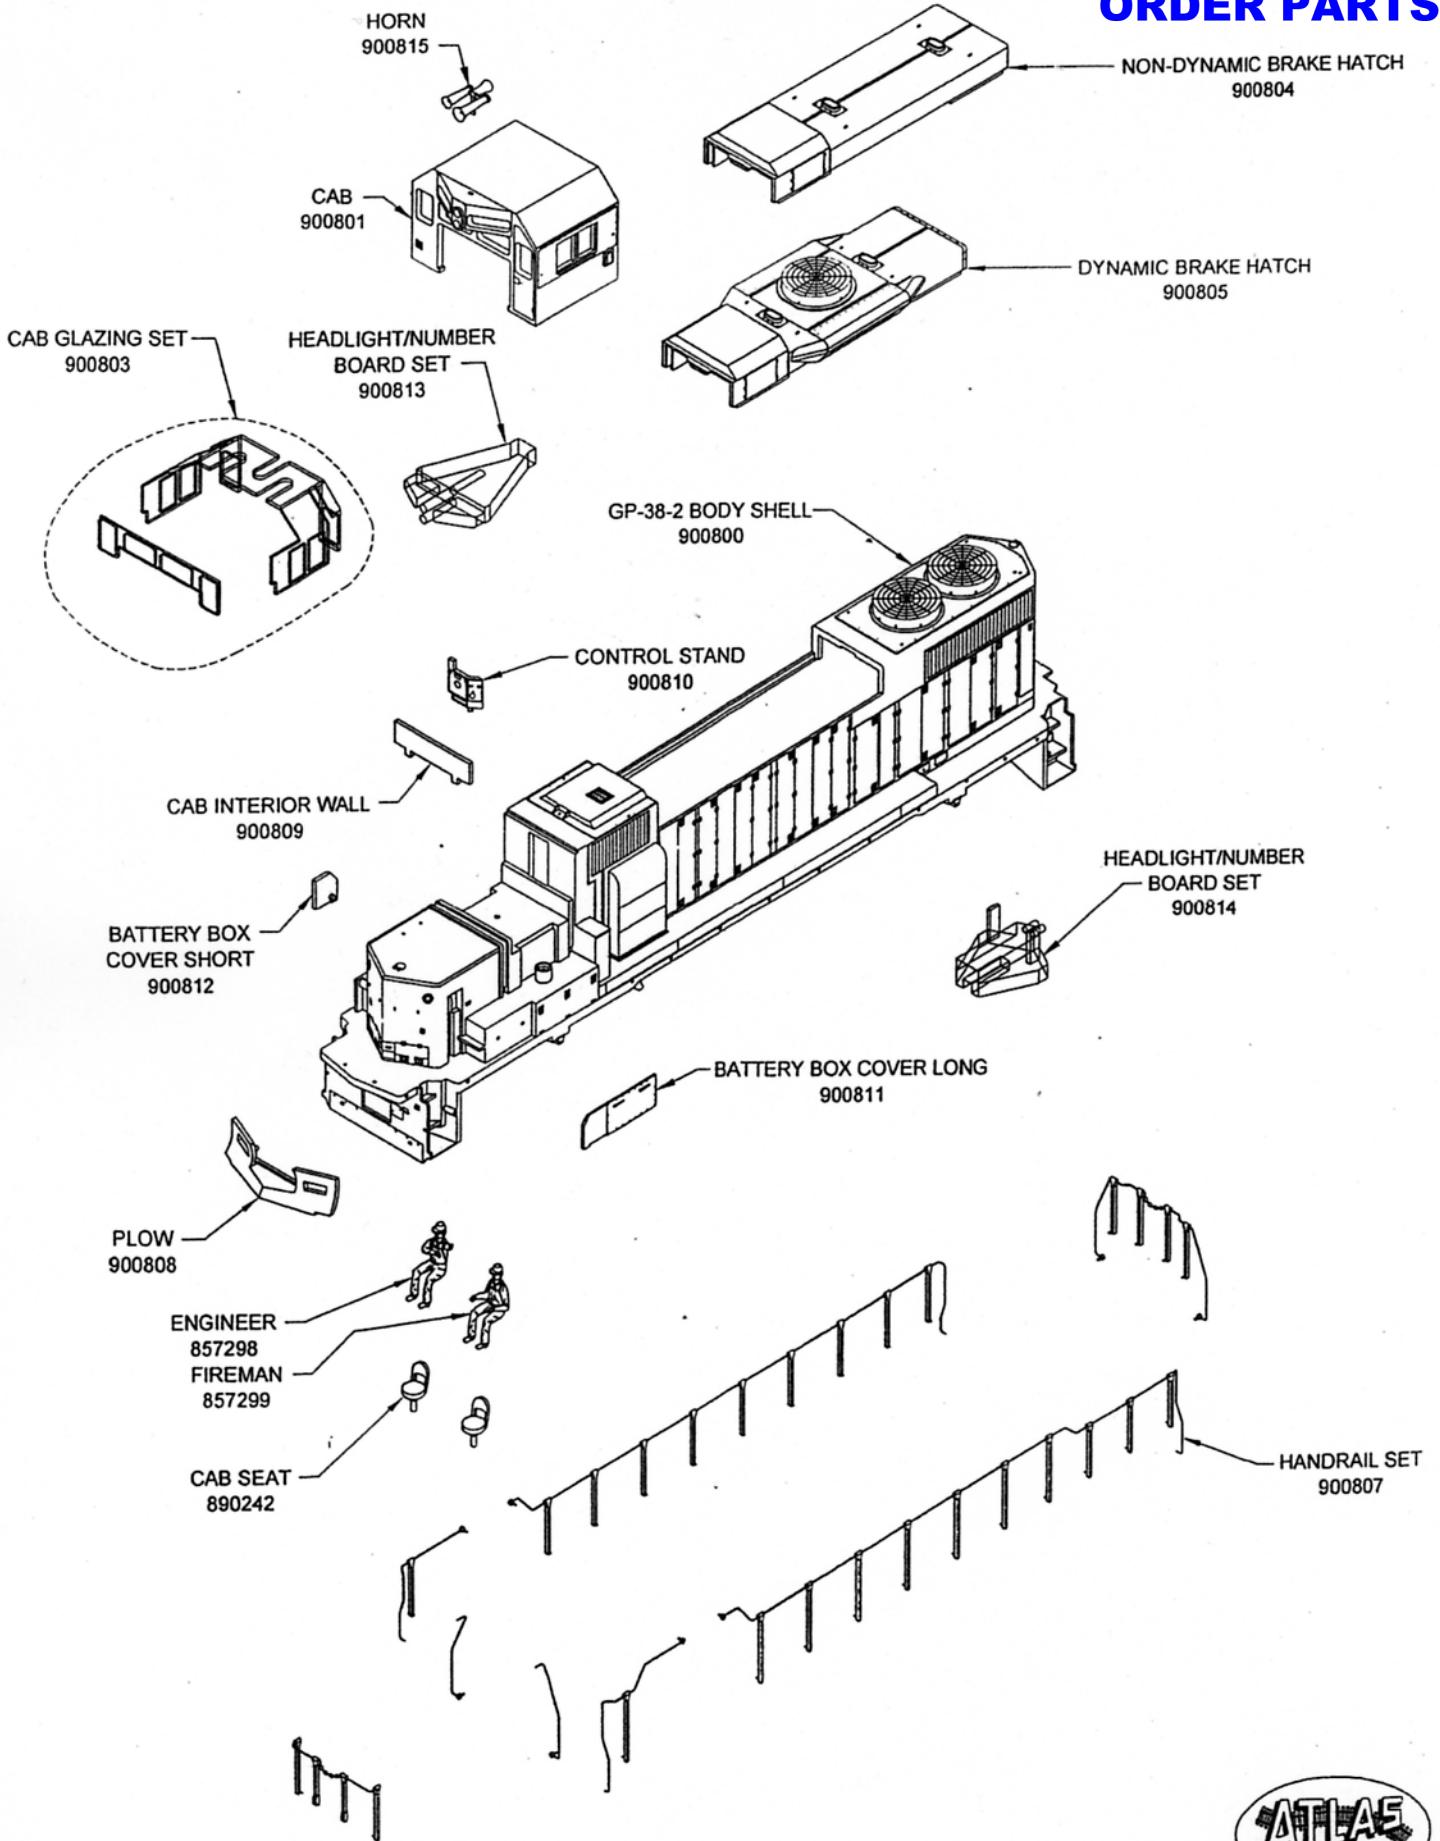

TRAINMAN GP-38-2 DIESEL LOCOMOTIVE HO SCALE

ORDER PARTS 

TRAINMAN GP-38-2 DIESEL LOCOMOTIVE HO SCALE

Atlas Model Railroad Co., Inc. • 378 Florence Ave. • Hillside, NJ 07205 • U.S.A.

2570-PI01