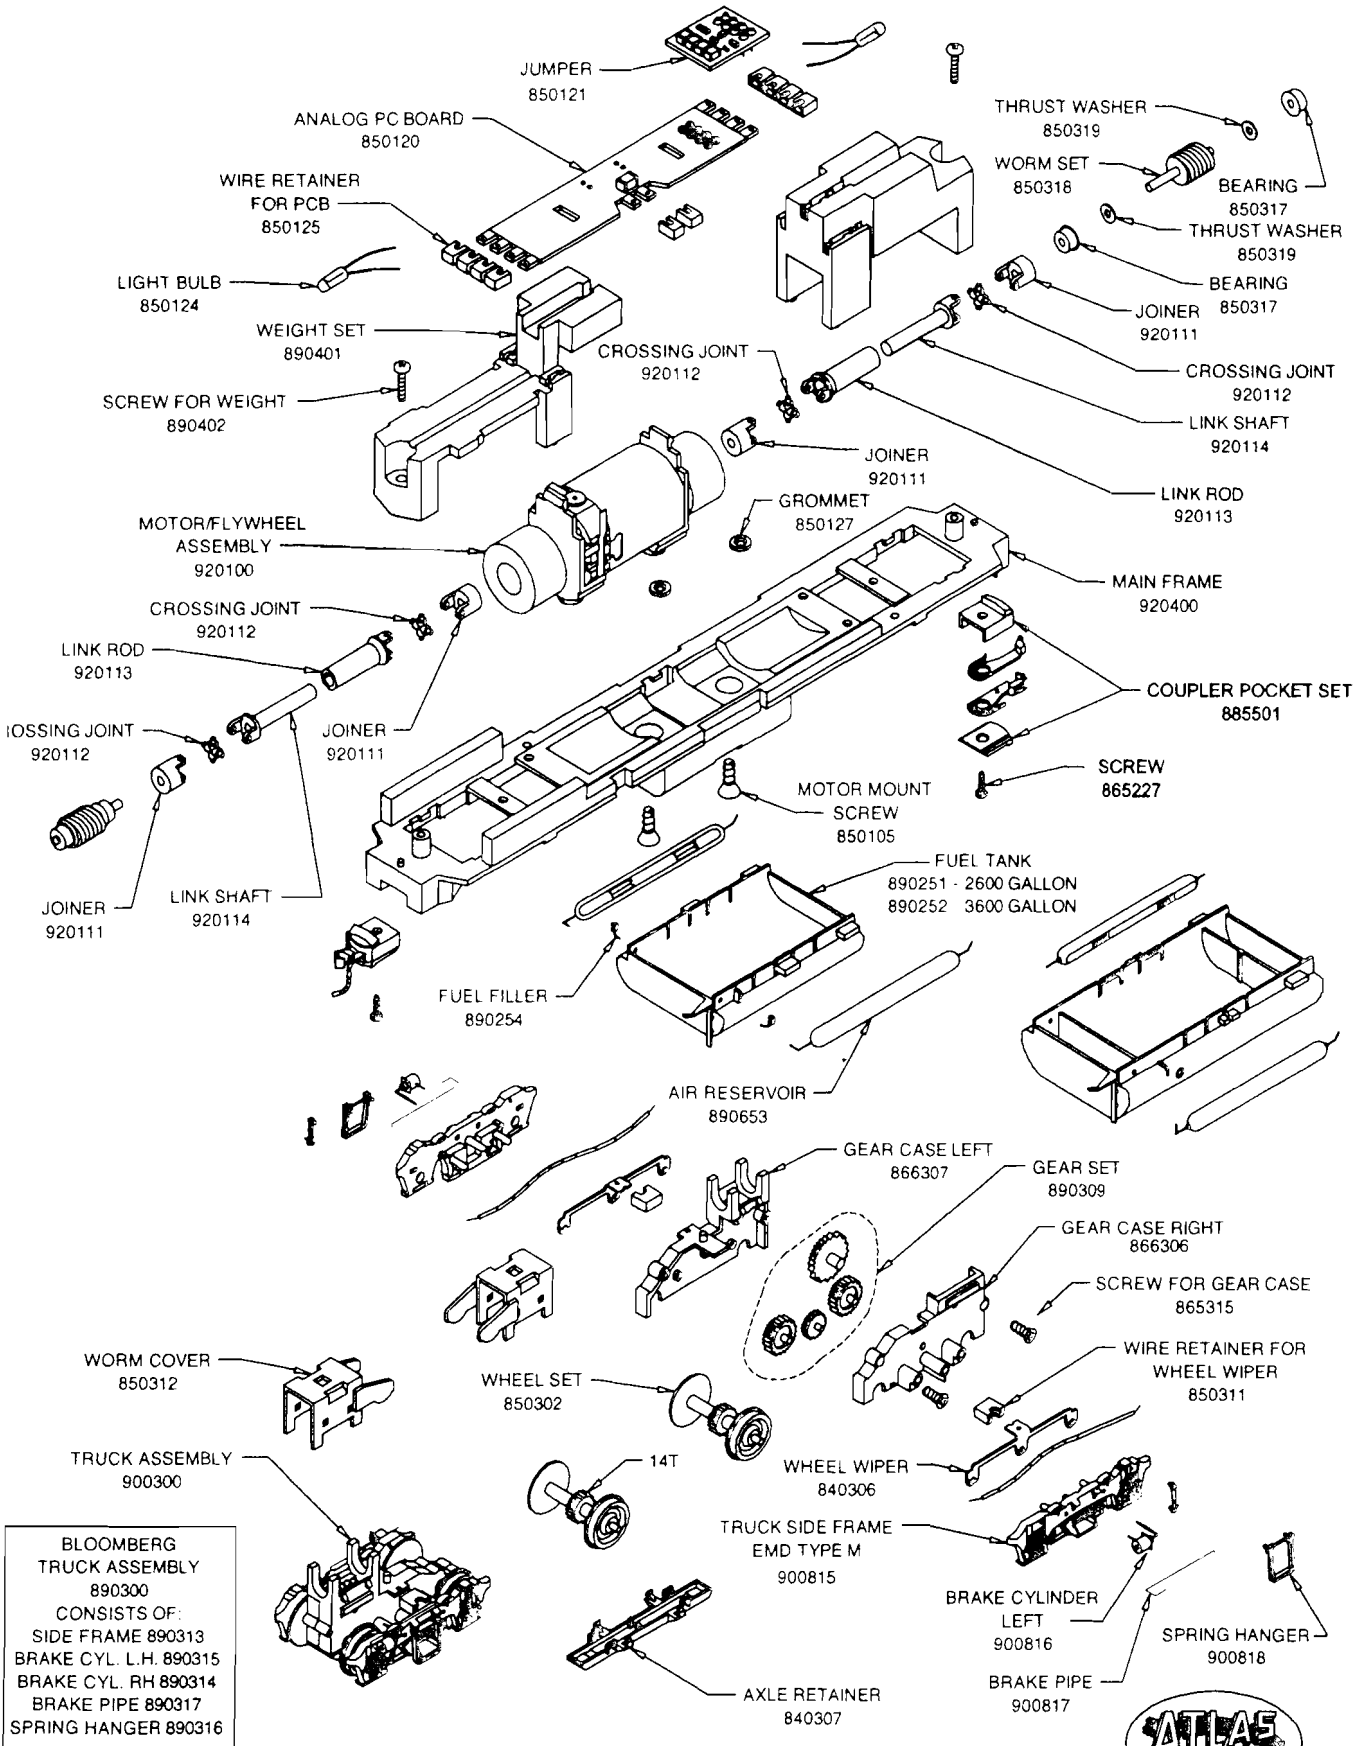

# TRAINMAN GP-39-2 PHASE 1 DIESEL LOCOMOTIVE HO SCALE

**ORDER PARTS** 

Atlas Model Railroad Co., Inc. 378 Florence Ave. Hillside, NJ 07205 U.S.A.

# TRAINMAN GP-39-2 PHASE 1 DIESEL LOCOMOTIVE HO SCALE

Atlas Model Railroad Co., Inc. 378 Florence Ave. Hillside, NJ 07205 U.S.A.