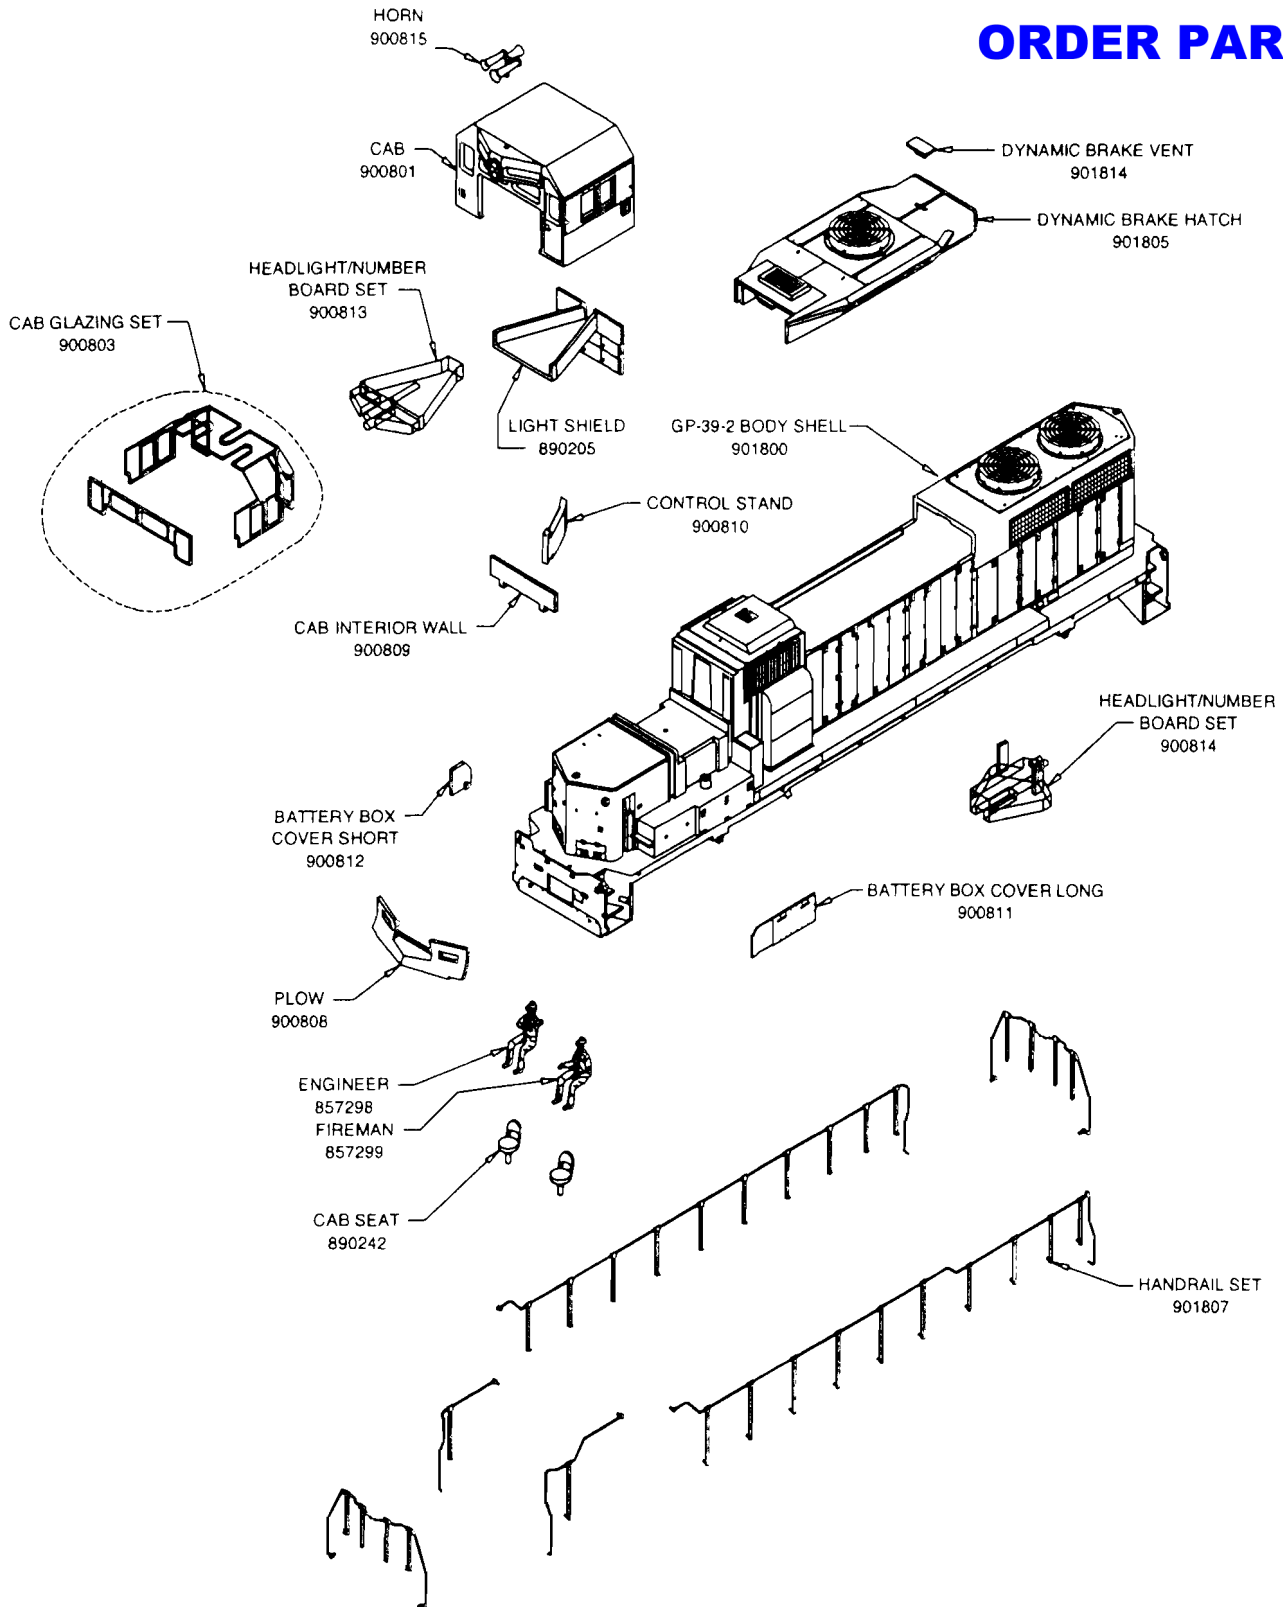

# TRAINMAN GP-39-2 PHASE 1 DIESEL LOCOMOTIVE HO SCALE

**ORDER PARTS** 

Atlas Model Railroad Co., Inc. 378 Florence Ave. Hillside, NJ 07205 U.S.A.

# TRAINMAN GP-39-2 PHASE 1 DIESEL LOCOMOTIVE HO SCALE

Atlas Model Railroad Co., Inc. 378 Florence Ave. Hillside, NJ 07205 U.S.A.