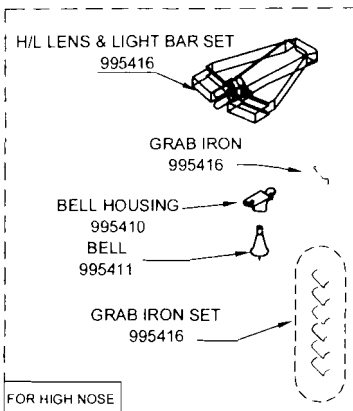

# GE U23B/U30B DIESEL LOCO H0 SCALE

**ORDER PARTS** 

# GE U23B/U30B DIESEL LOCO H0 SCALE