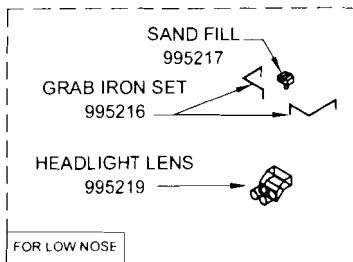

# GE U23B/U30B DIESEL LOCO H0 SCALE

**ORDER PARTS** 

# GE U23B/U30B DIESEL LOCO H0 SCALE