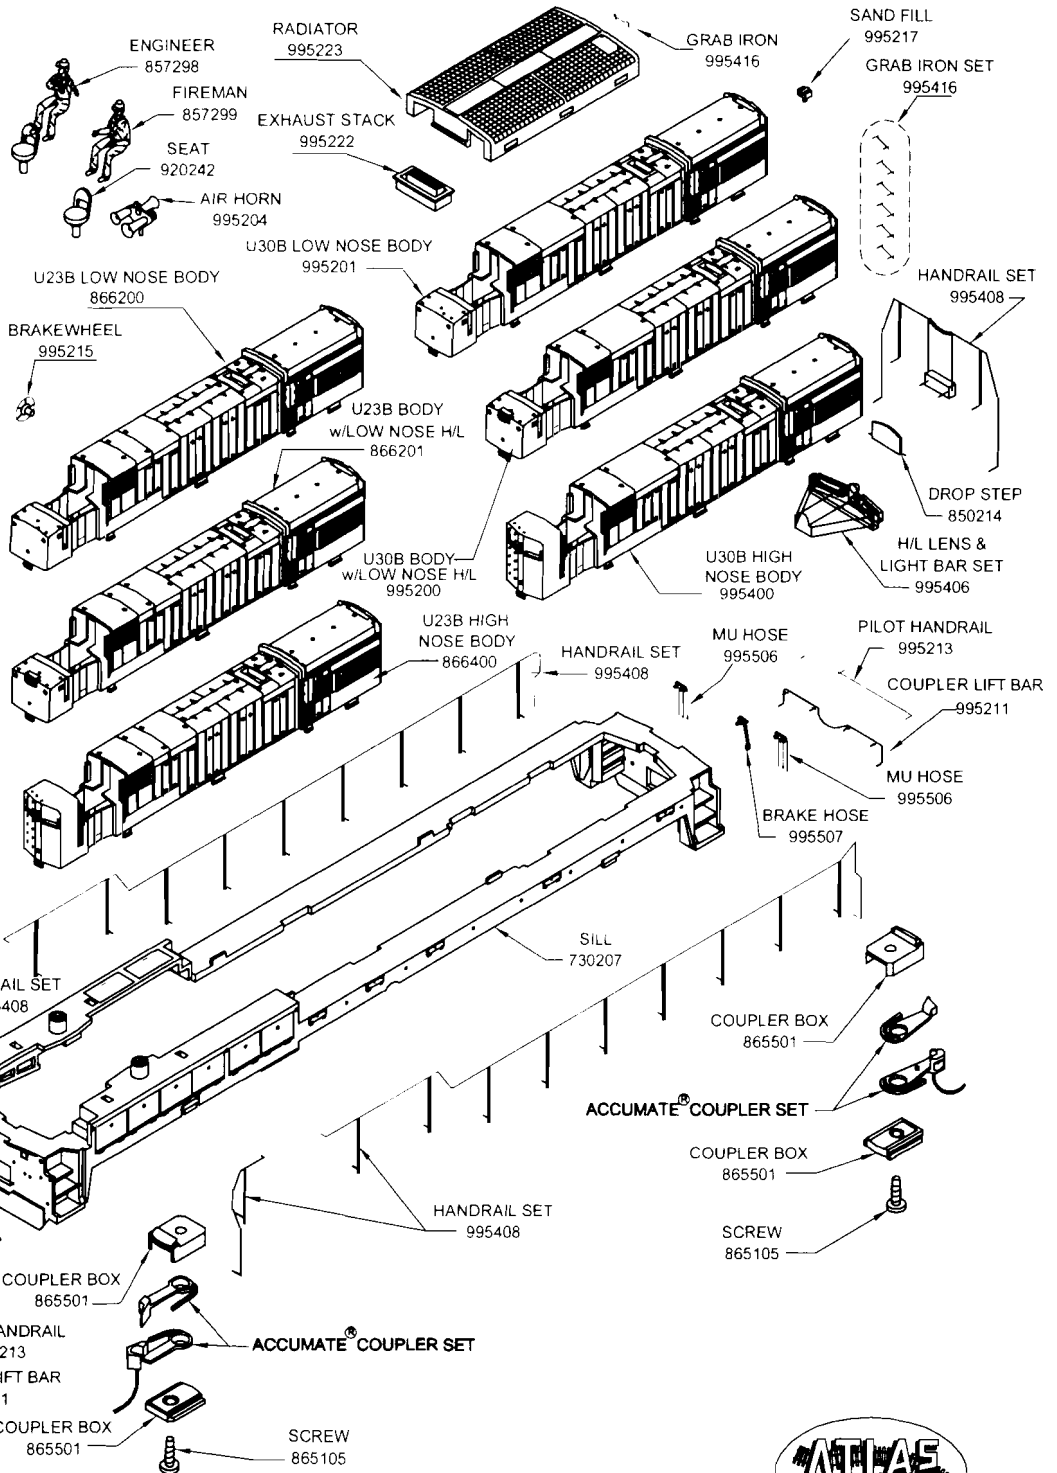

# GE U23B/U30B DIESEL LOCO H0 SCALE

**ORDER PARTS** 

# GE U23B/U30B DIESEL LOCO H0 SCALE