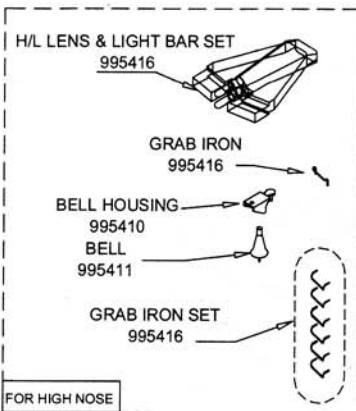

GE U30B DIESEL LOCO H0 SCALE

GE U30B DIESEL LOCO H0 SCALE