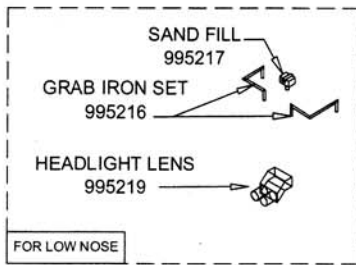

GE U30B DIESEL LOCO H0 SCALE

GE U30B DIESEL LOCO H0 SCALE