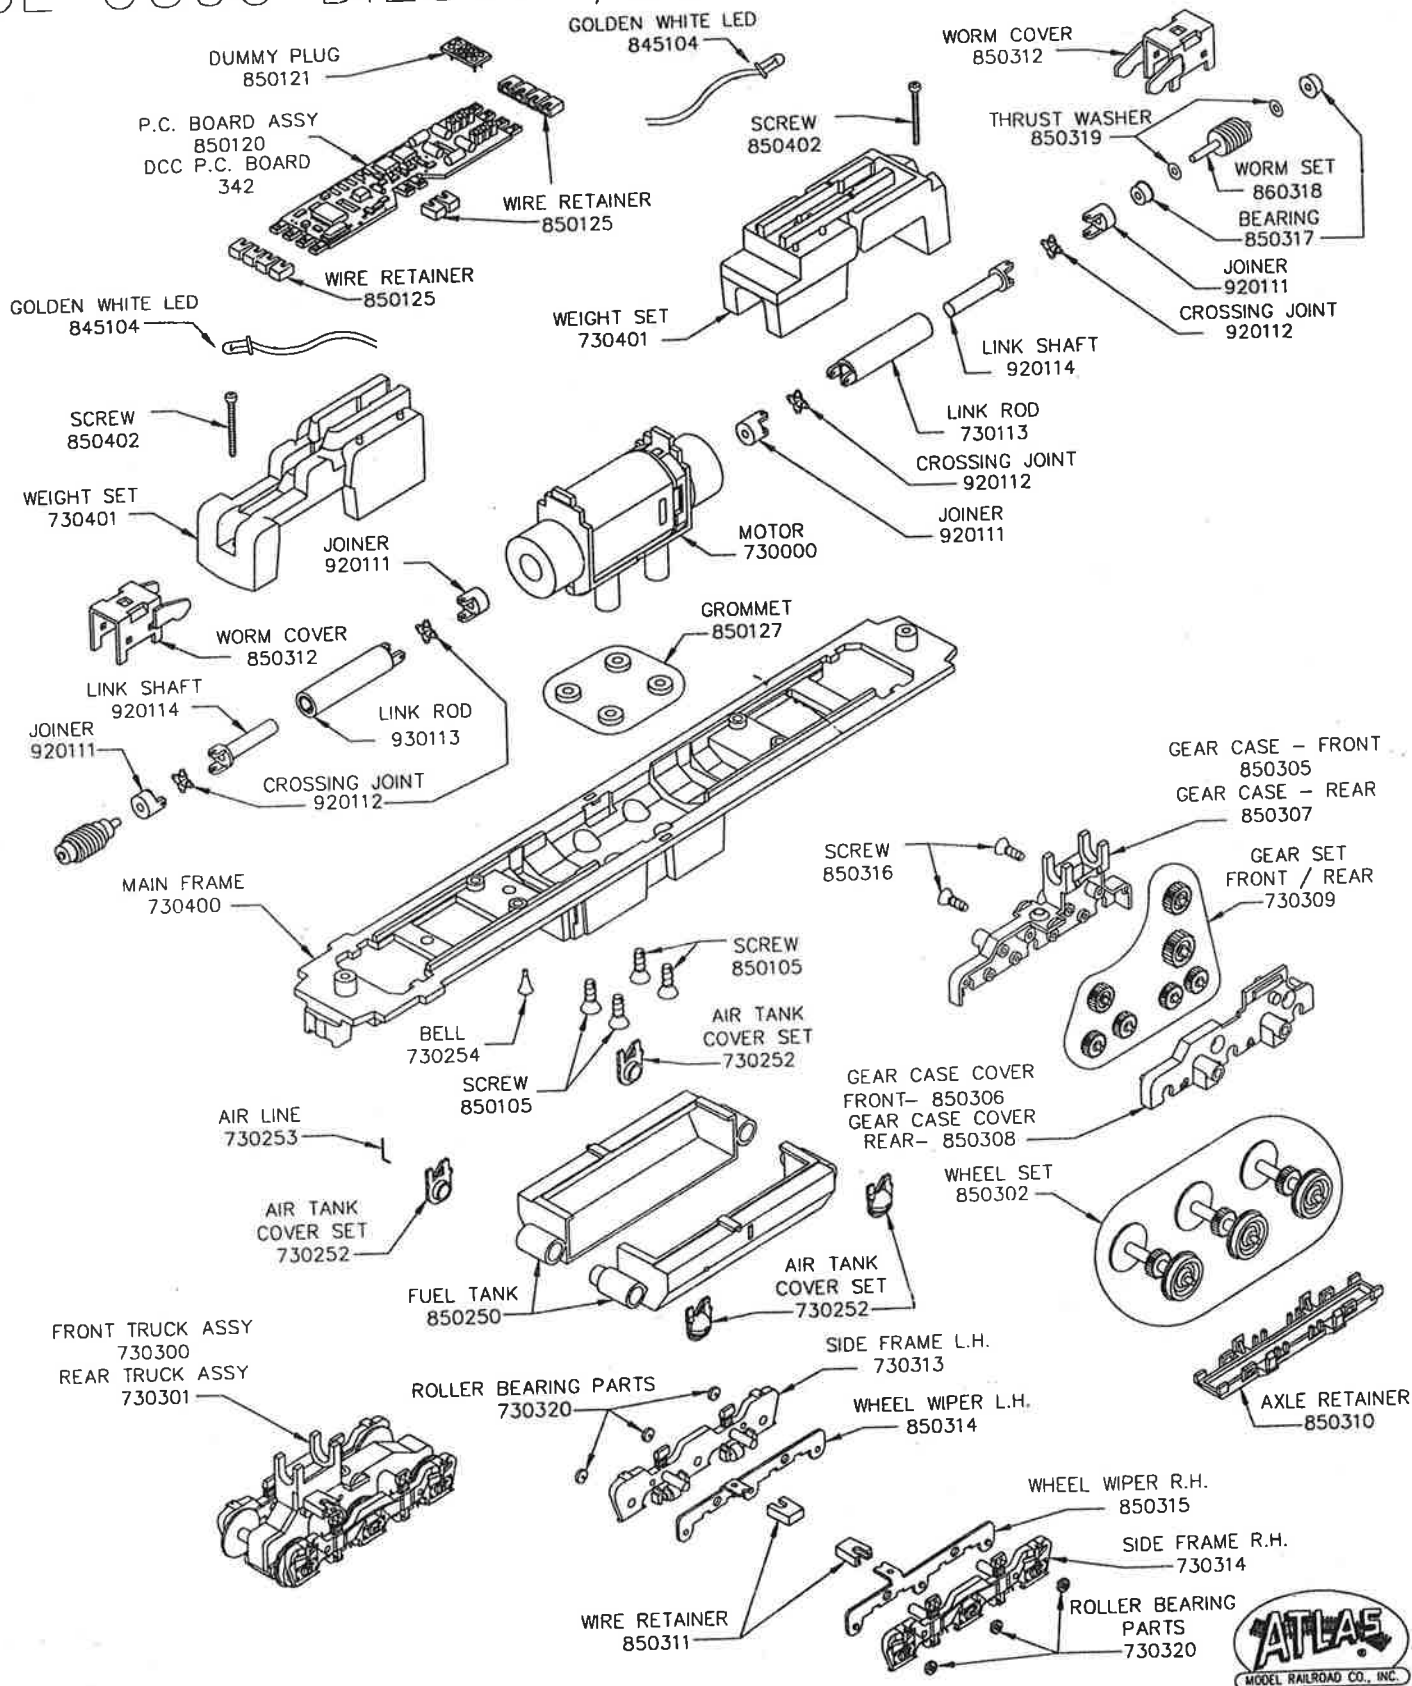

# GE U30C DIESEL LOCO PH.3 H0 SCALE

# GE U30C DIESEL LOCO PH.3 H0 SCALE

Atlas Model Railroad Co., Inc. • 378 Florence Ave. • Hillside, NJ 07205 • U.S.A.