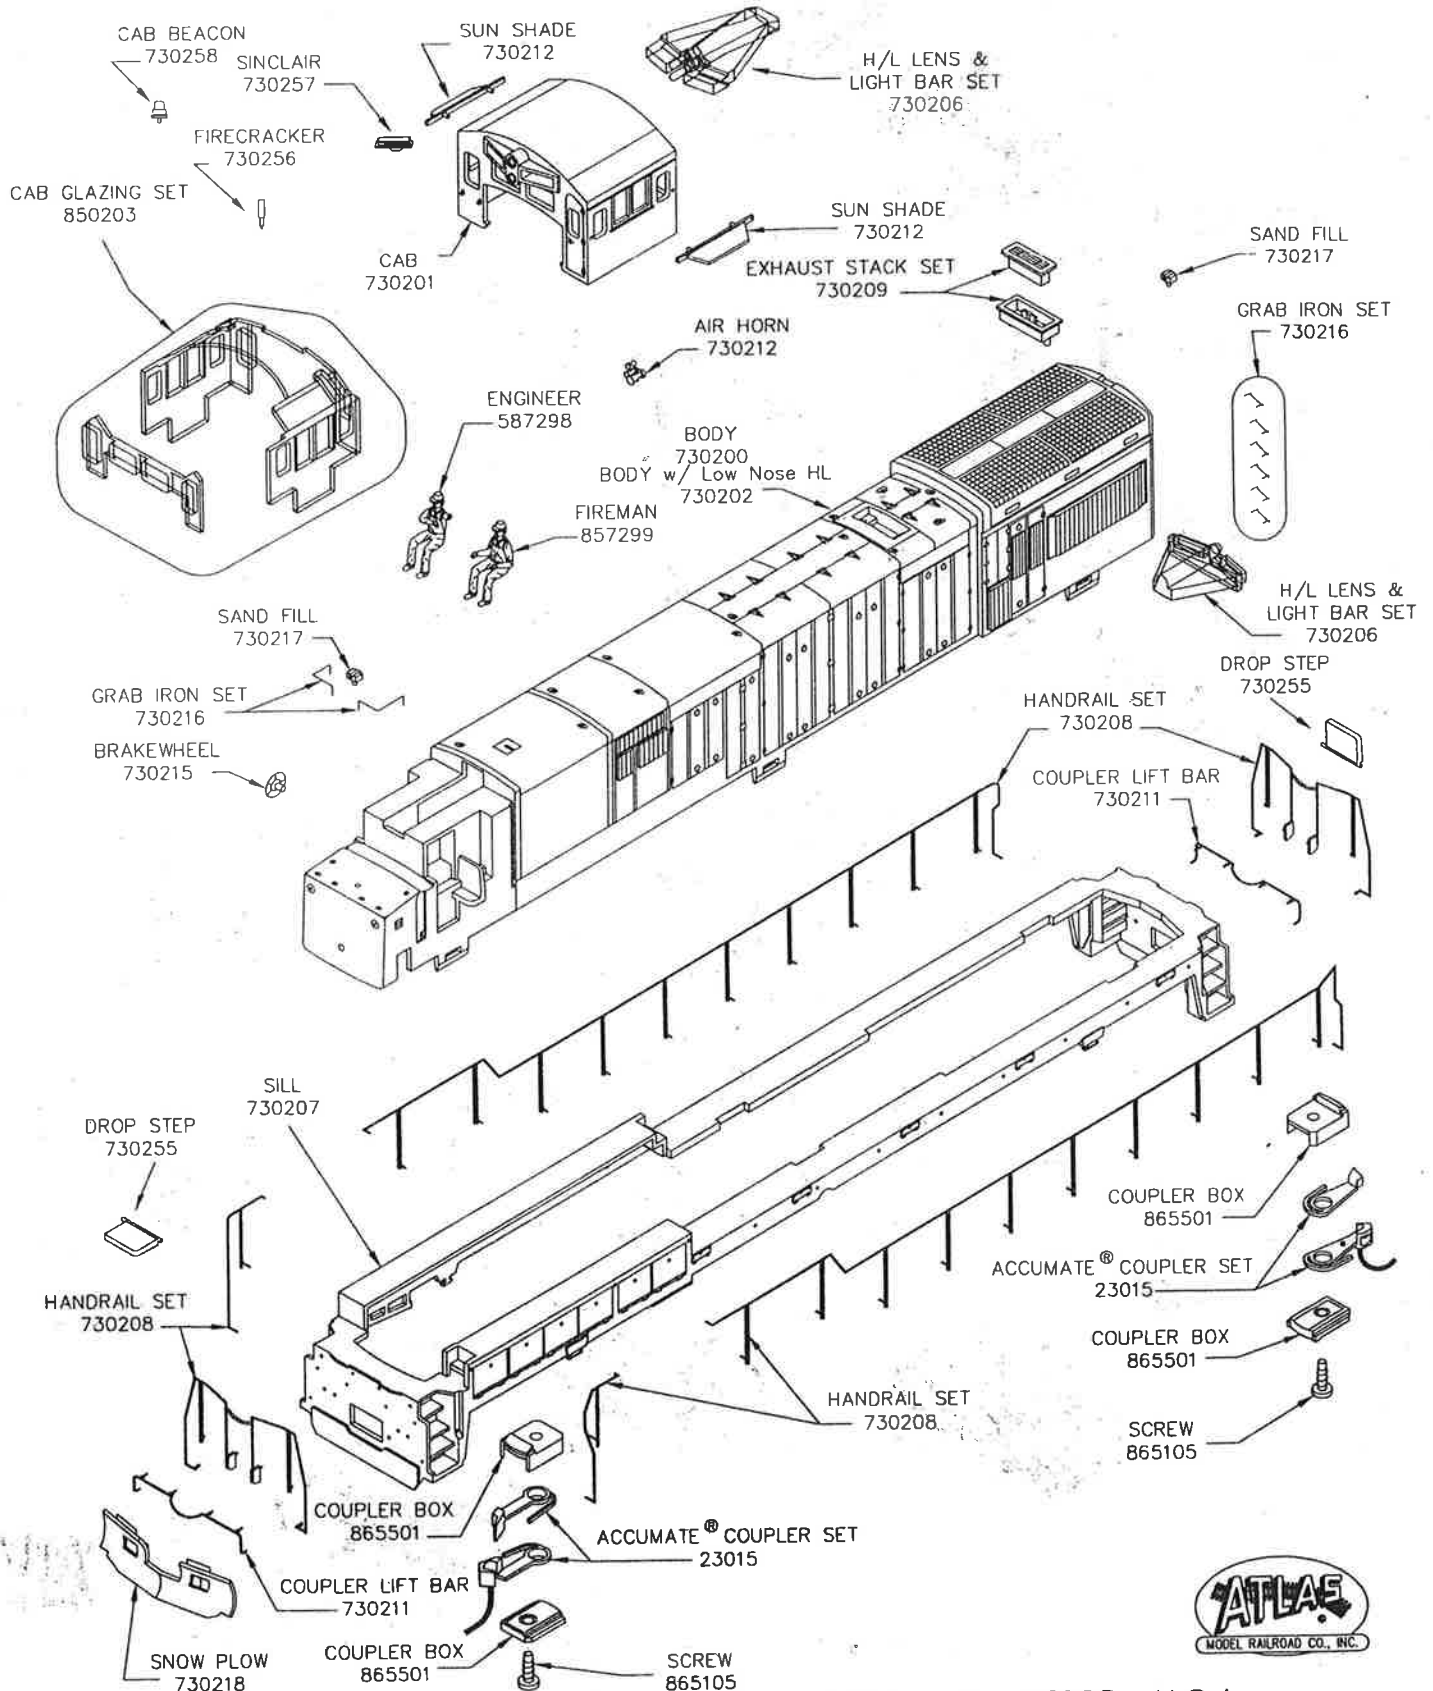

# GE U30C DIESEL LOCO PH.3 H0 SCALE

# GE U30C DIESEL LOCO PH.3 H0 SCALE

Atlas Model Railroad Co., Inc. • 378 Florence Ave. • Hillside, NJ 07205 • U.S.A.