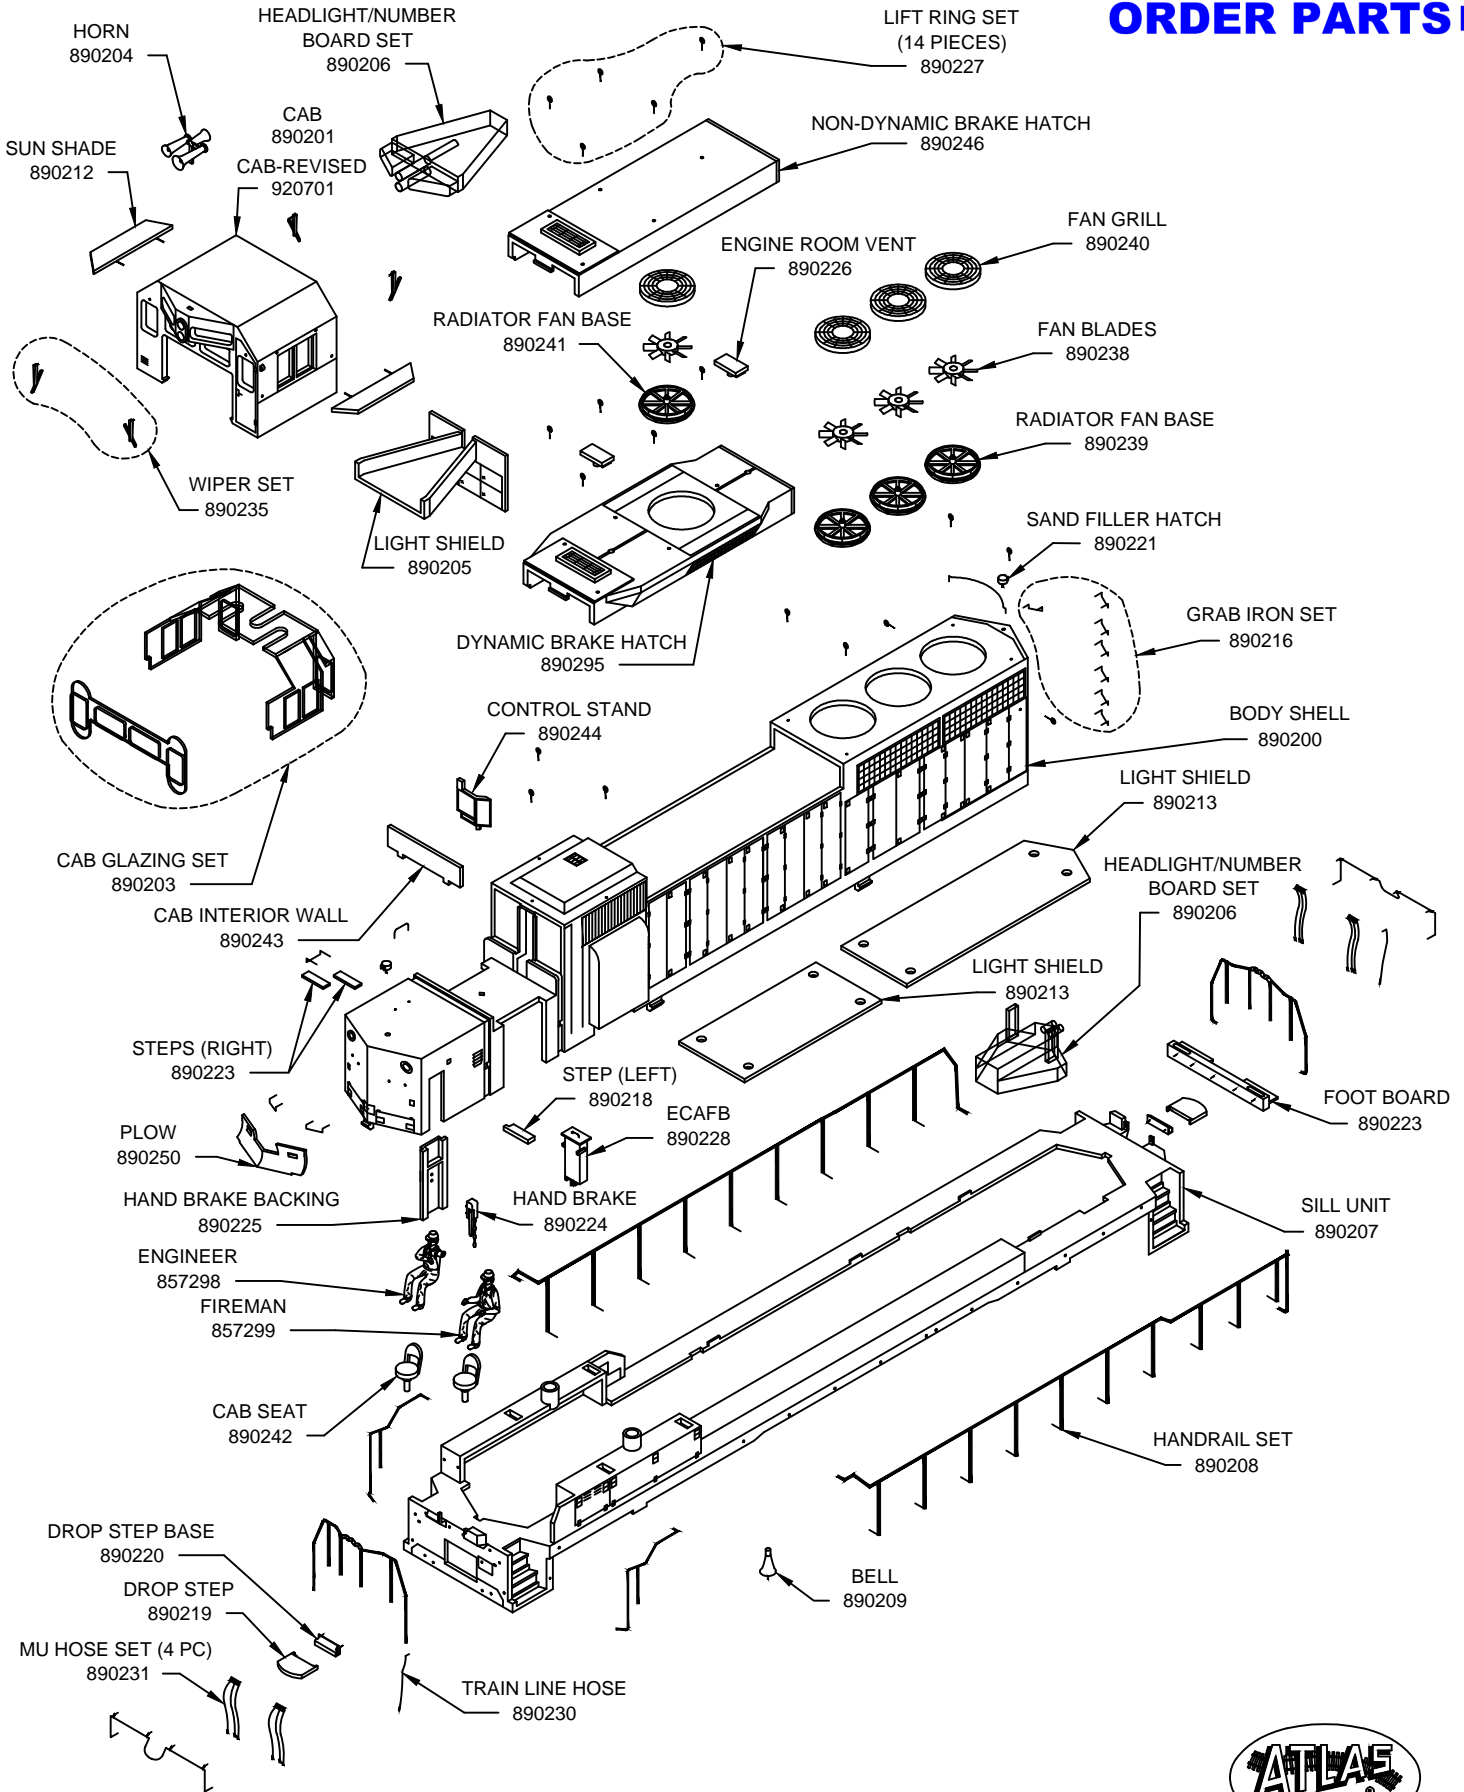

GP-40 DIESEL LOCOMOTIVE ANALOG VERSION

HO SCALE

ORDER PARTS

GP-40 DIESEL LOCOMOTIVE ANALOG VERSION

HO SCALE