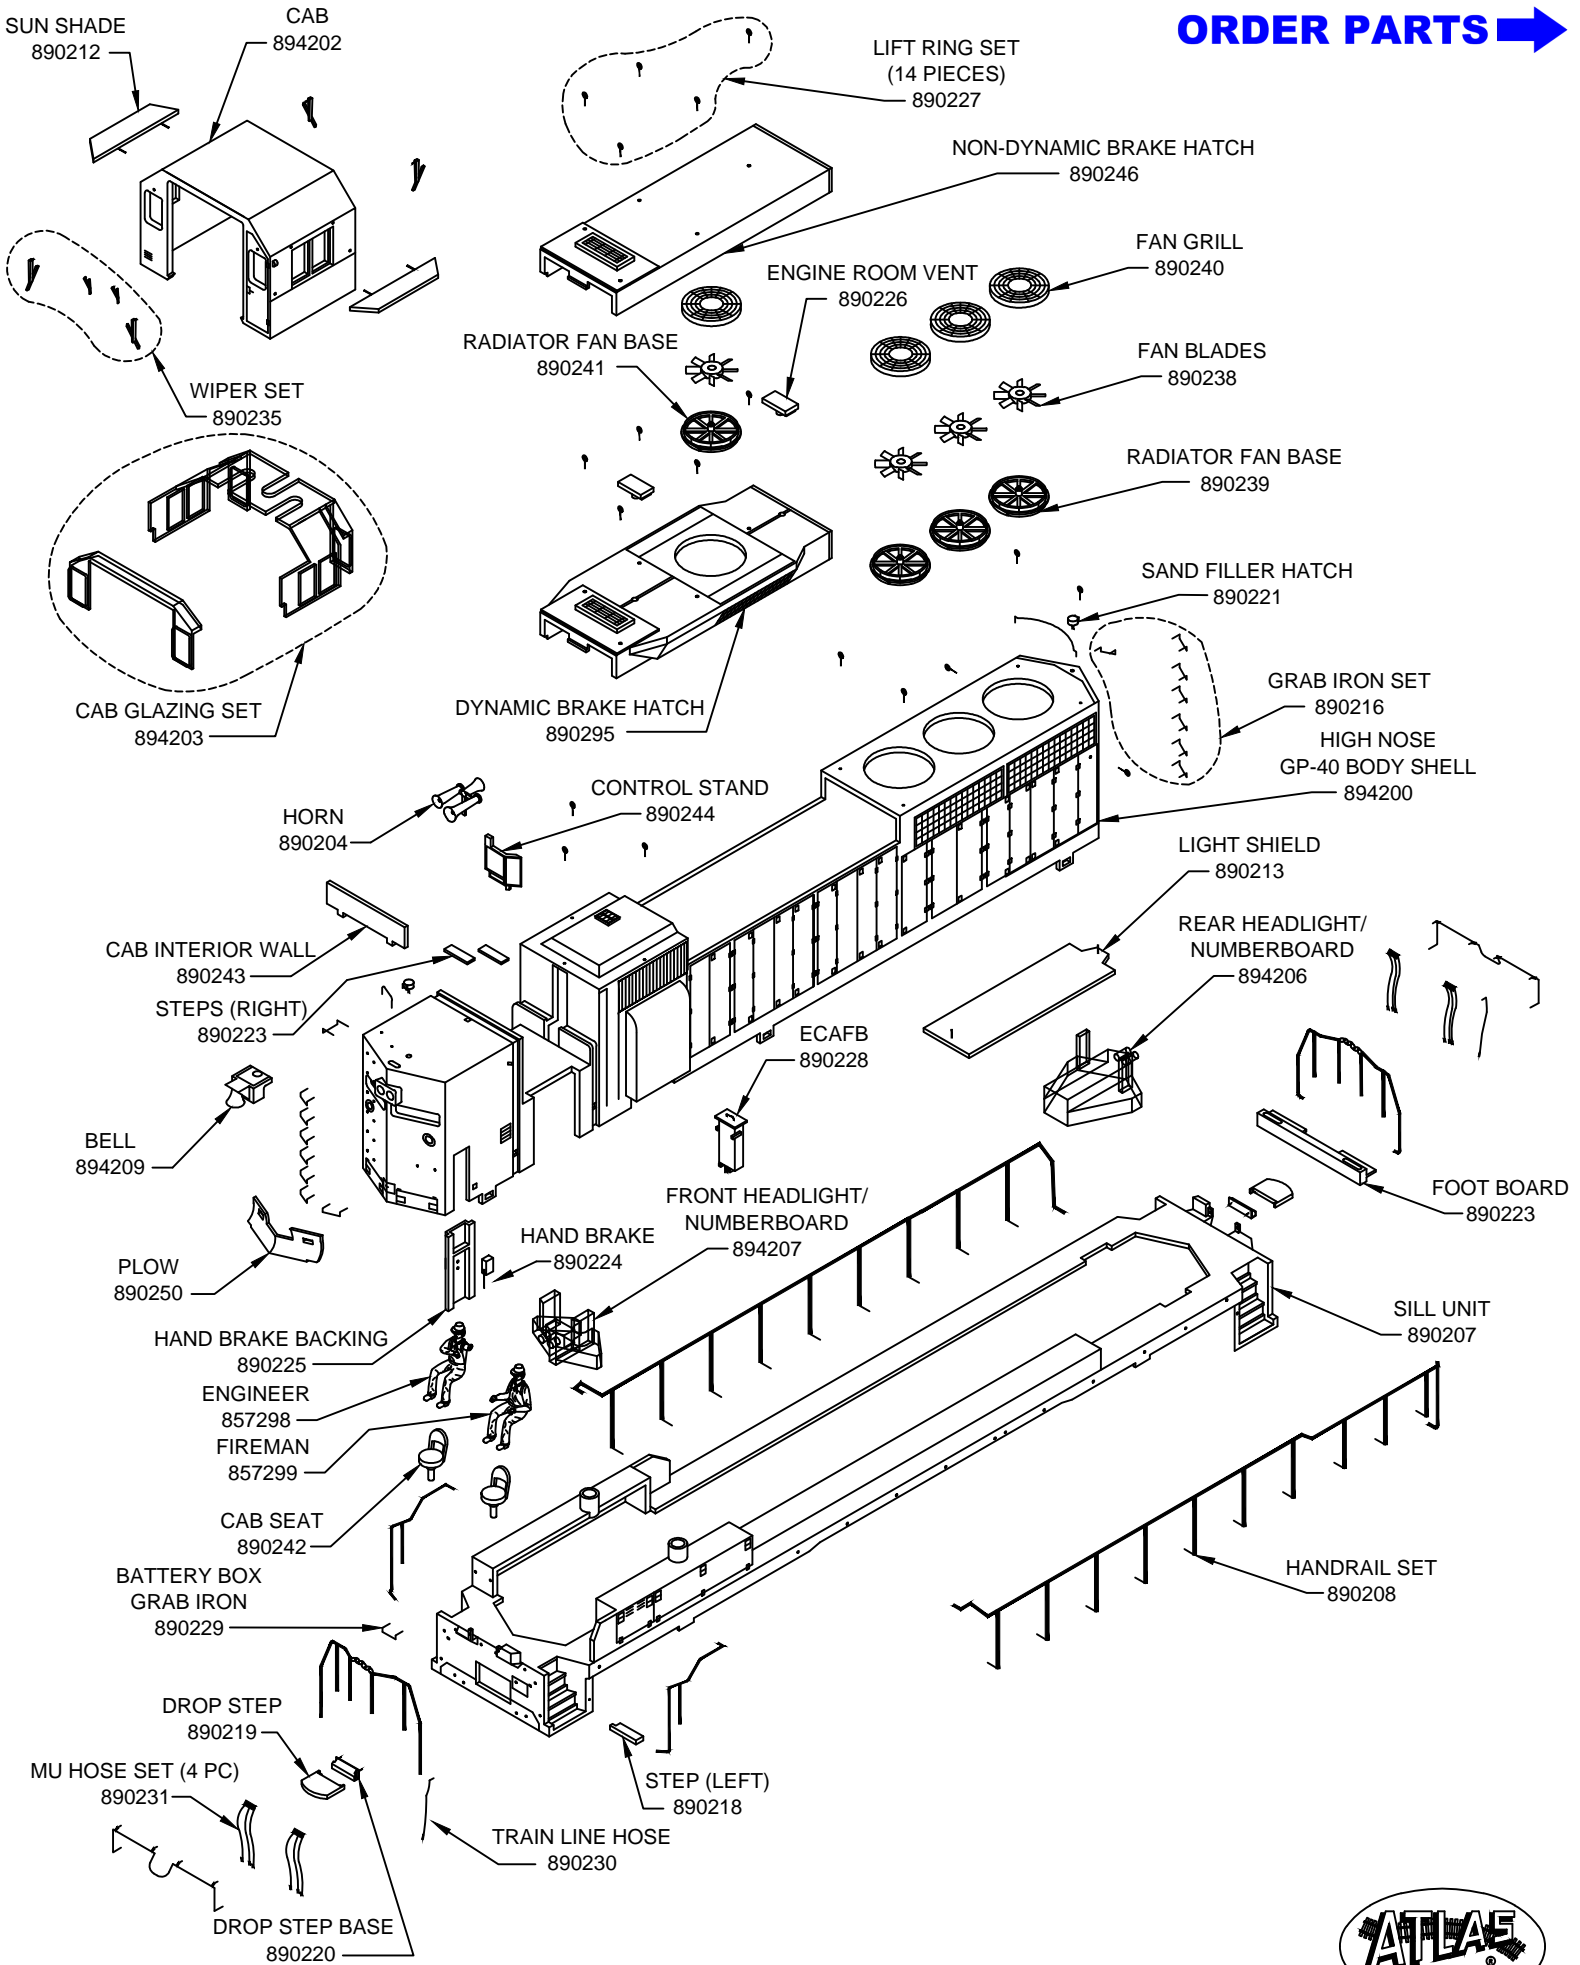

GP-40 HI-NOSE DIESEL LOCOMOTIVE ANALOG VERSION HO SCALE

ORDER PARTS →

GP-40 HI-NOSE DIESEL LOCOMOTIVE ANALOG VERSION HO SCALE