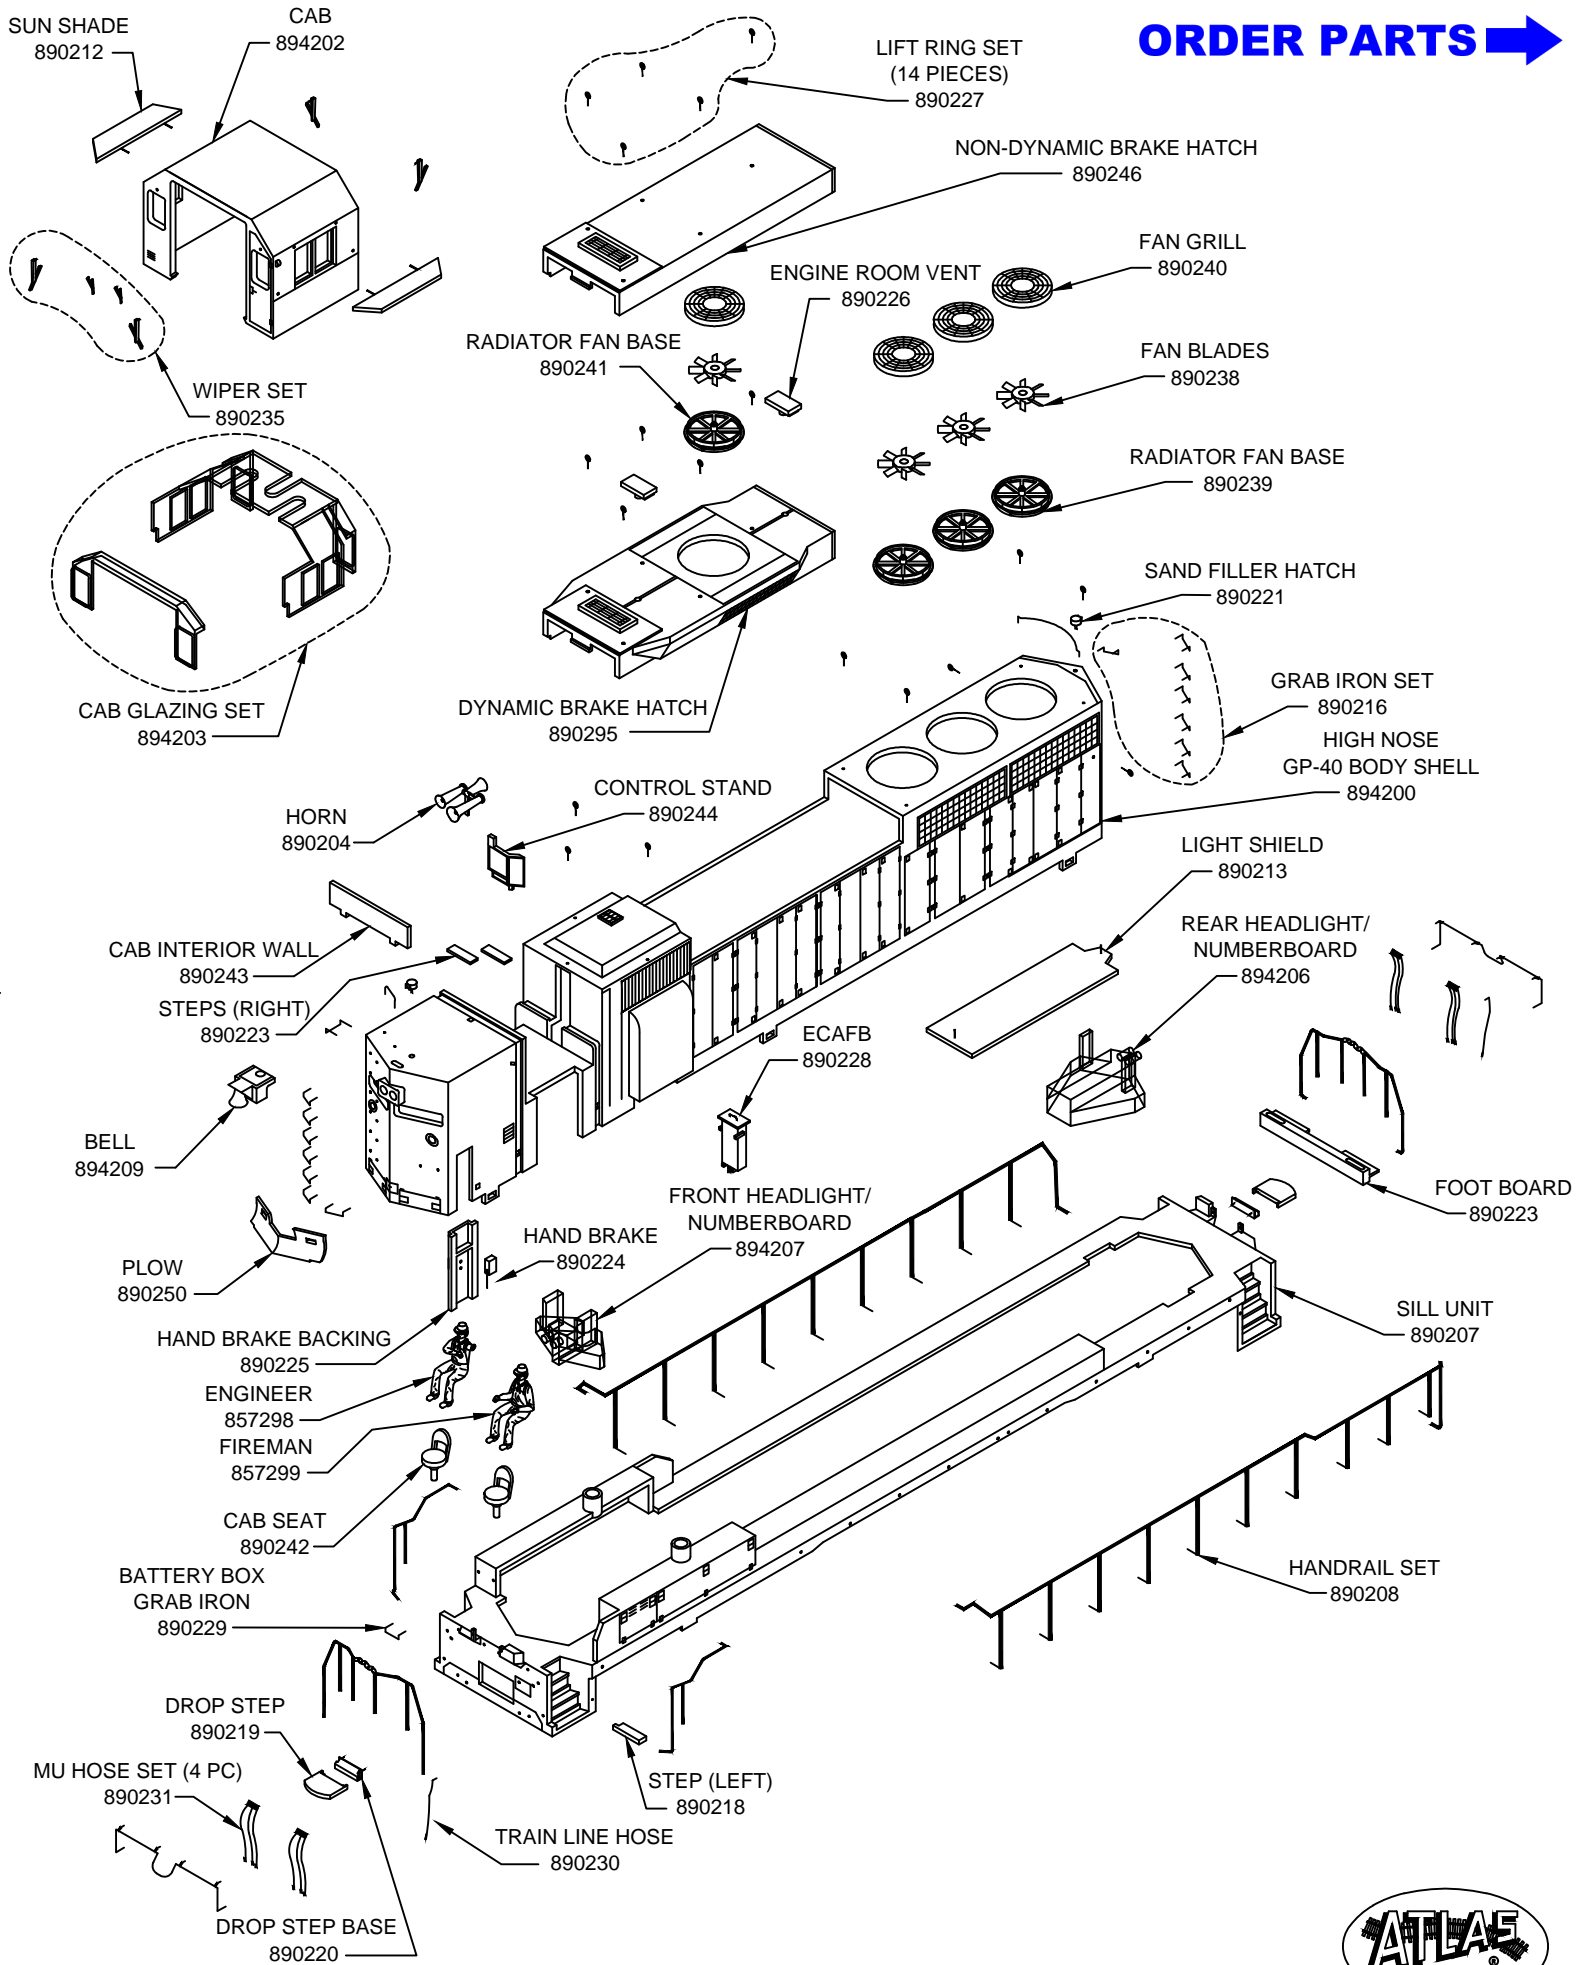

# GP-40 HI-NOSE DIESEL LOCOMOTIVE SOUND VERSION HO SCALE

**ORDER PARTS** →

# GP-40 HI-NOSE DIESEL LOCOMOTIVE SOUND VERSION HO SCALE