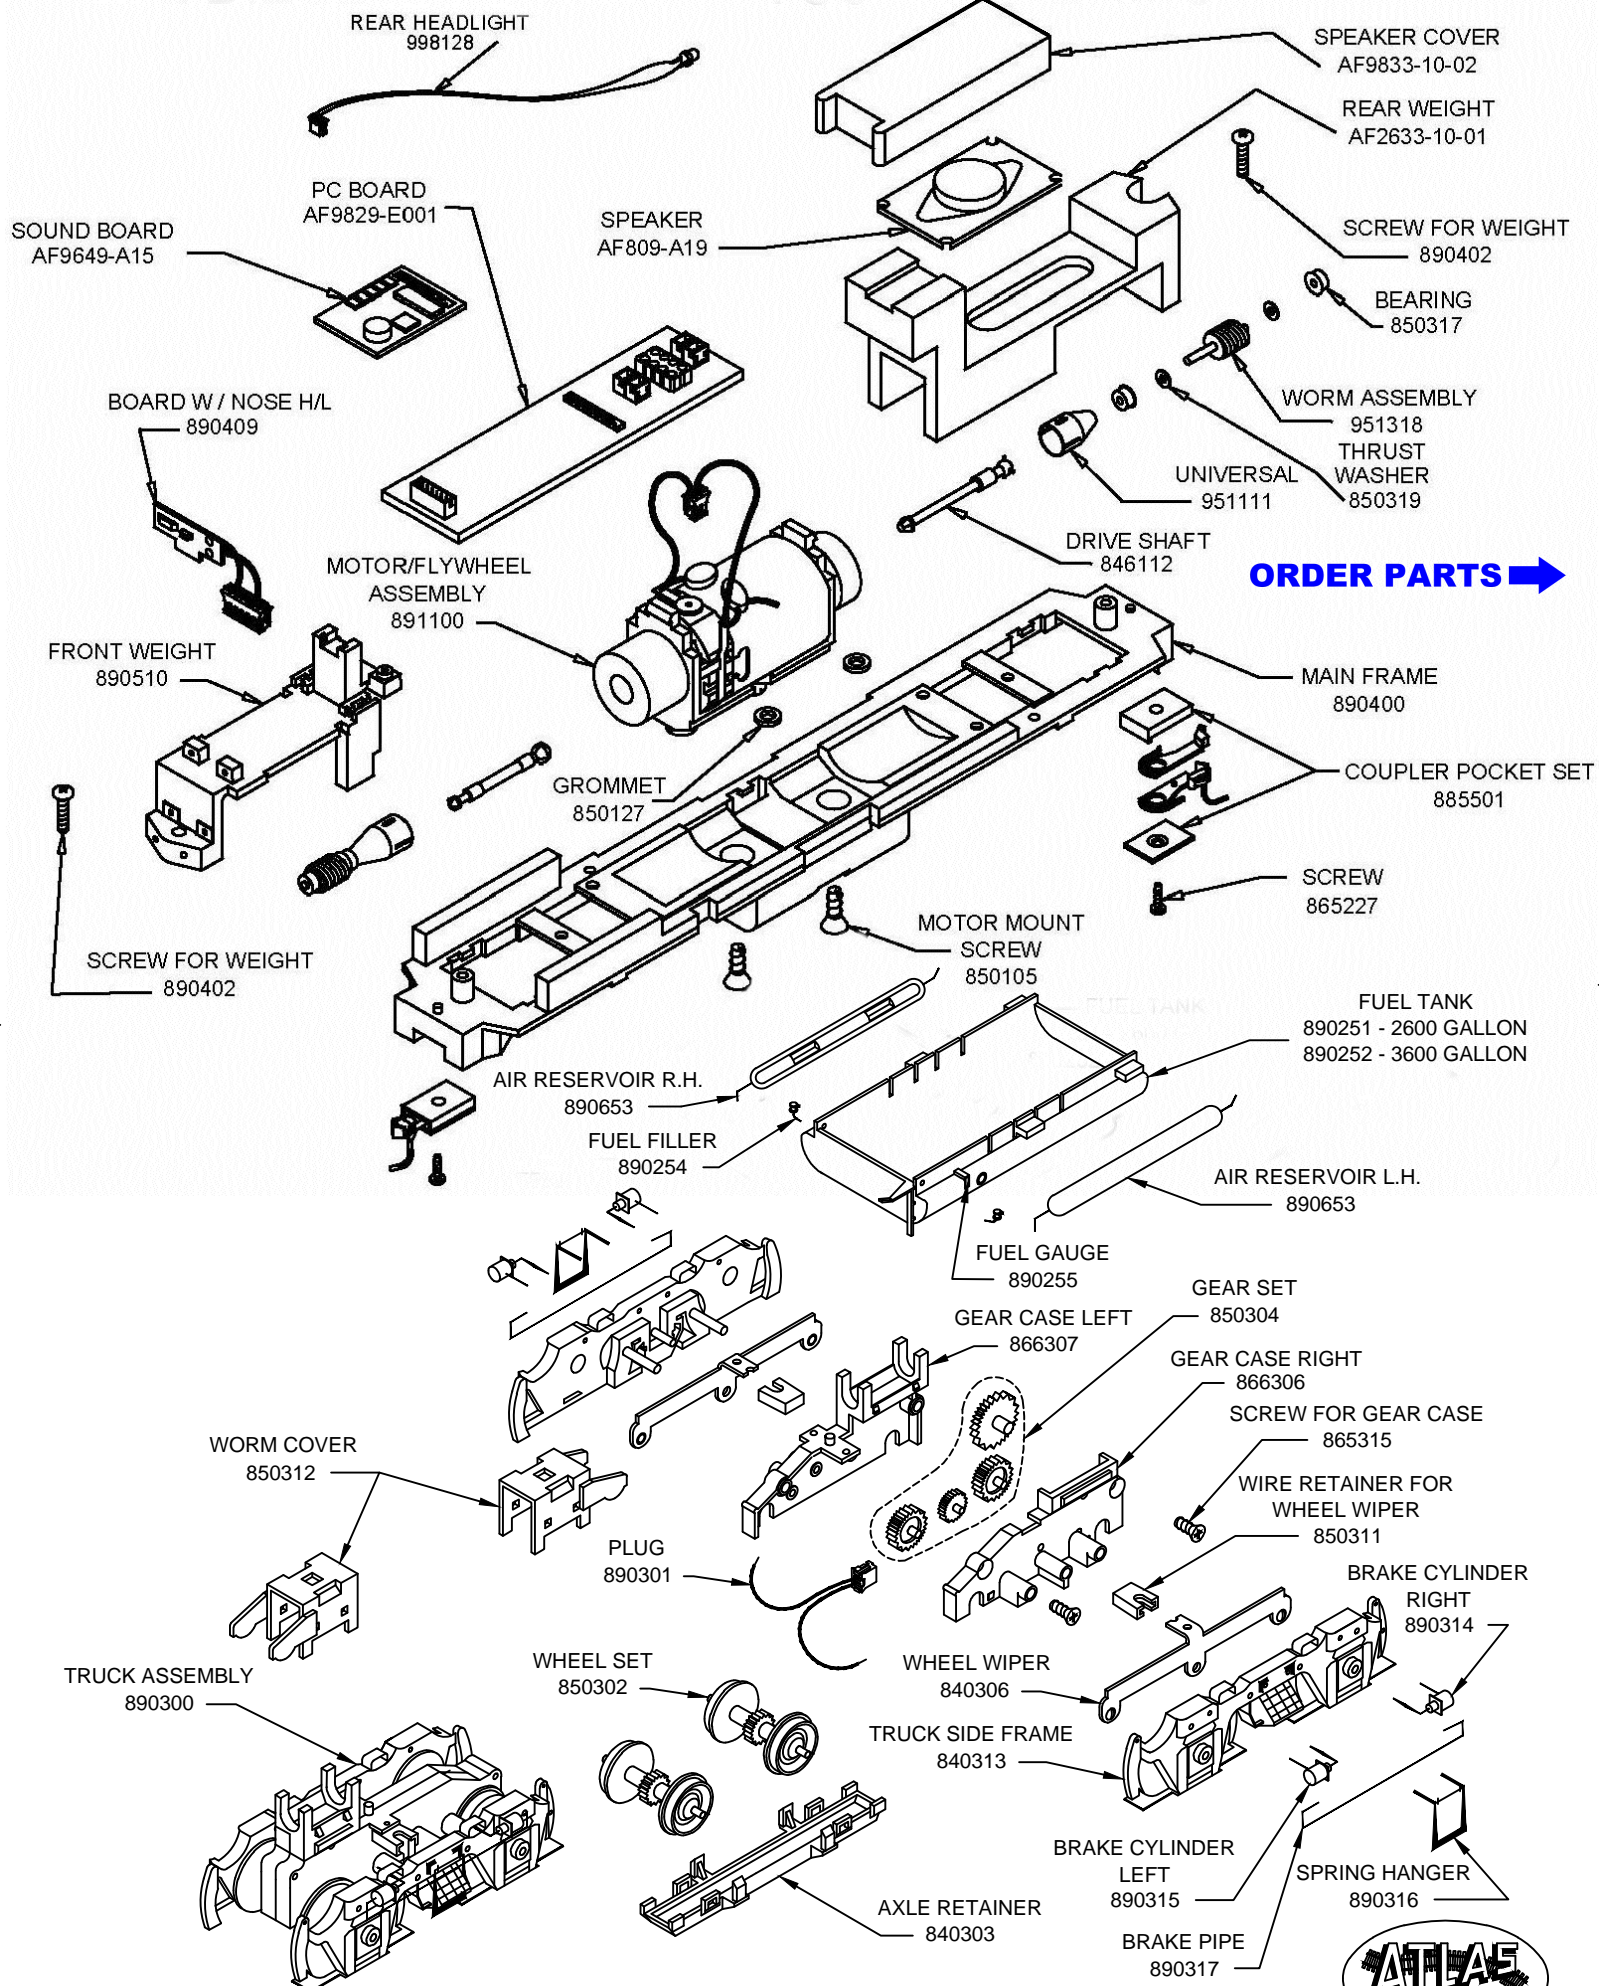

# GP-40 DIESEL LOCOMOTIVE SOUND VERSION HO SCALE

**ORDER PARTS** ➔