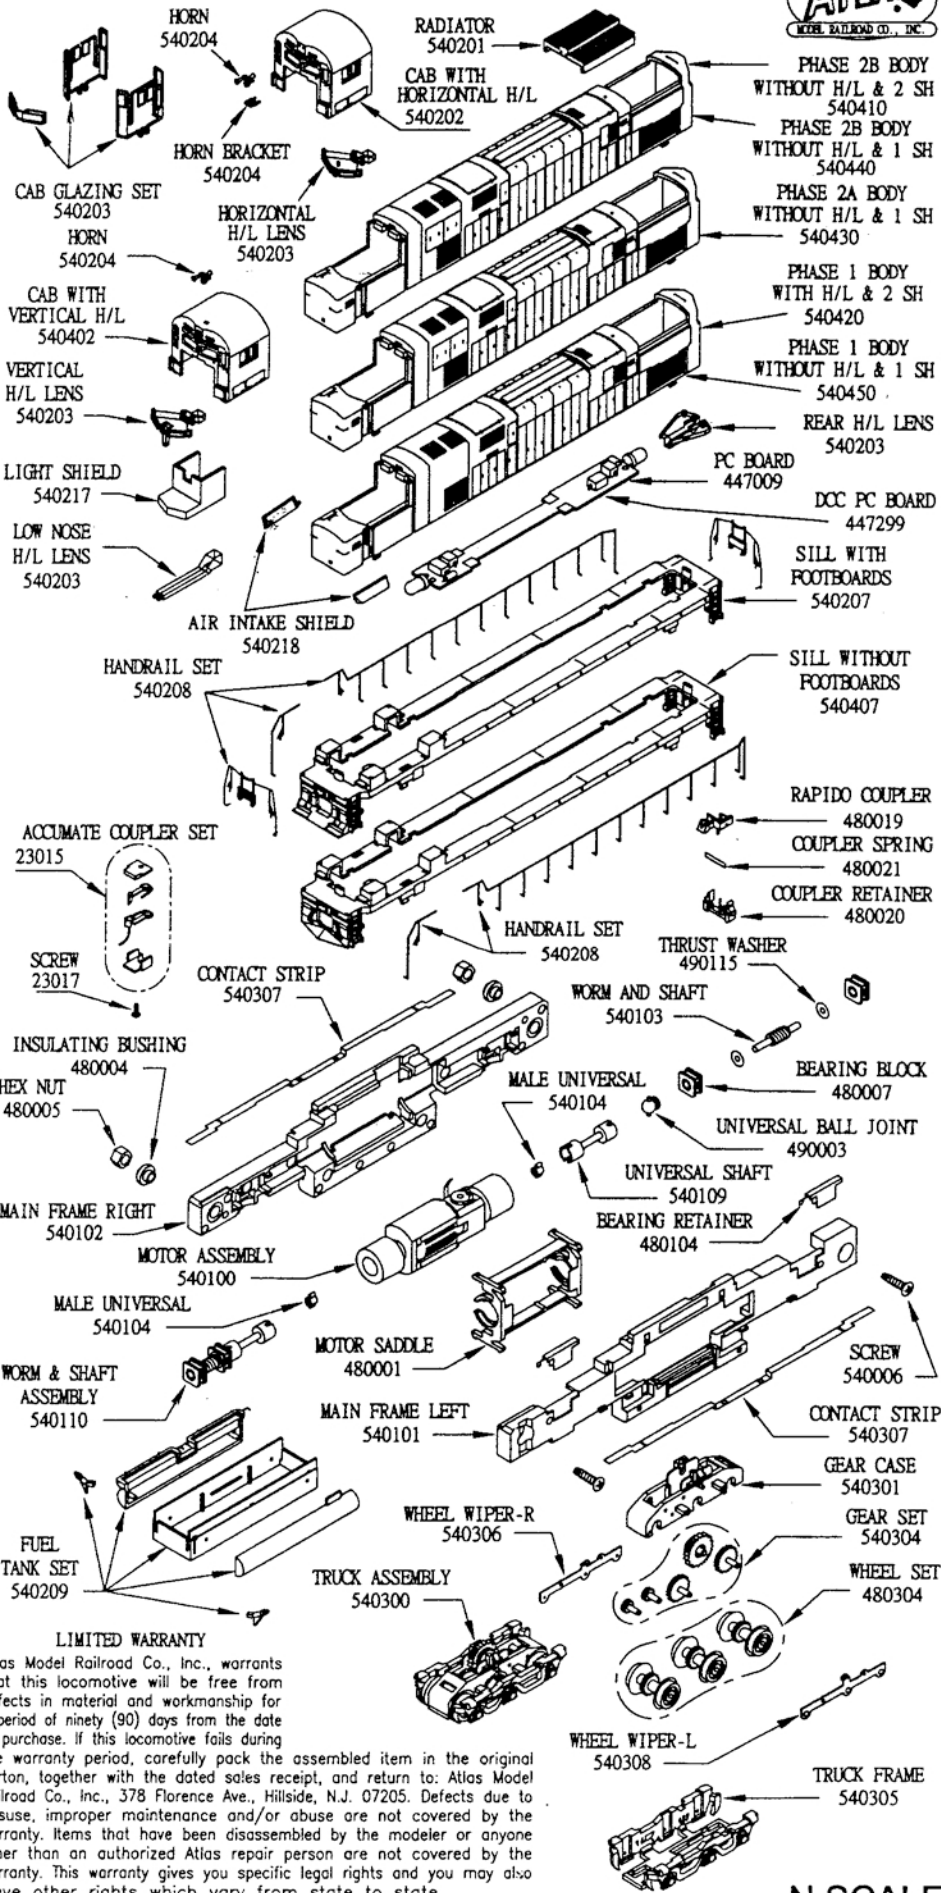

ALCO CENTURY C-628

LIMITED WARRANTY
Atlas Model Railroad Co., Inc., warrants that this locomotive will be free from defects in material and workmanship for a period of ninety (90) days from the date of purchase. If this locomotive fails during the warranty period, carefully pack the assembled item in the original carton, together with the dated sales receipt, and return to: Atlas Model Railroad Co., Inc., 378 Florence Ave., Hillside, N.J. 07205. Defects due to misuse, improper maintenance and/or abuse are not covered by the warranty. Items that have been disassembled by the modeler or anyone other than an authorized Atlas repair person are not covered by the warranty. This warranty gives you specific legal rights and you may also have other rights which vary from state to state.

NOTE
Maximum operational speed: 12V DC

N SCALE