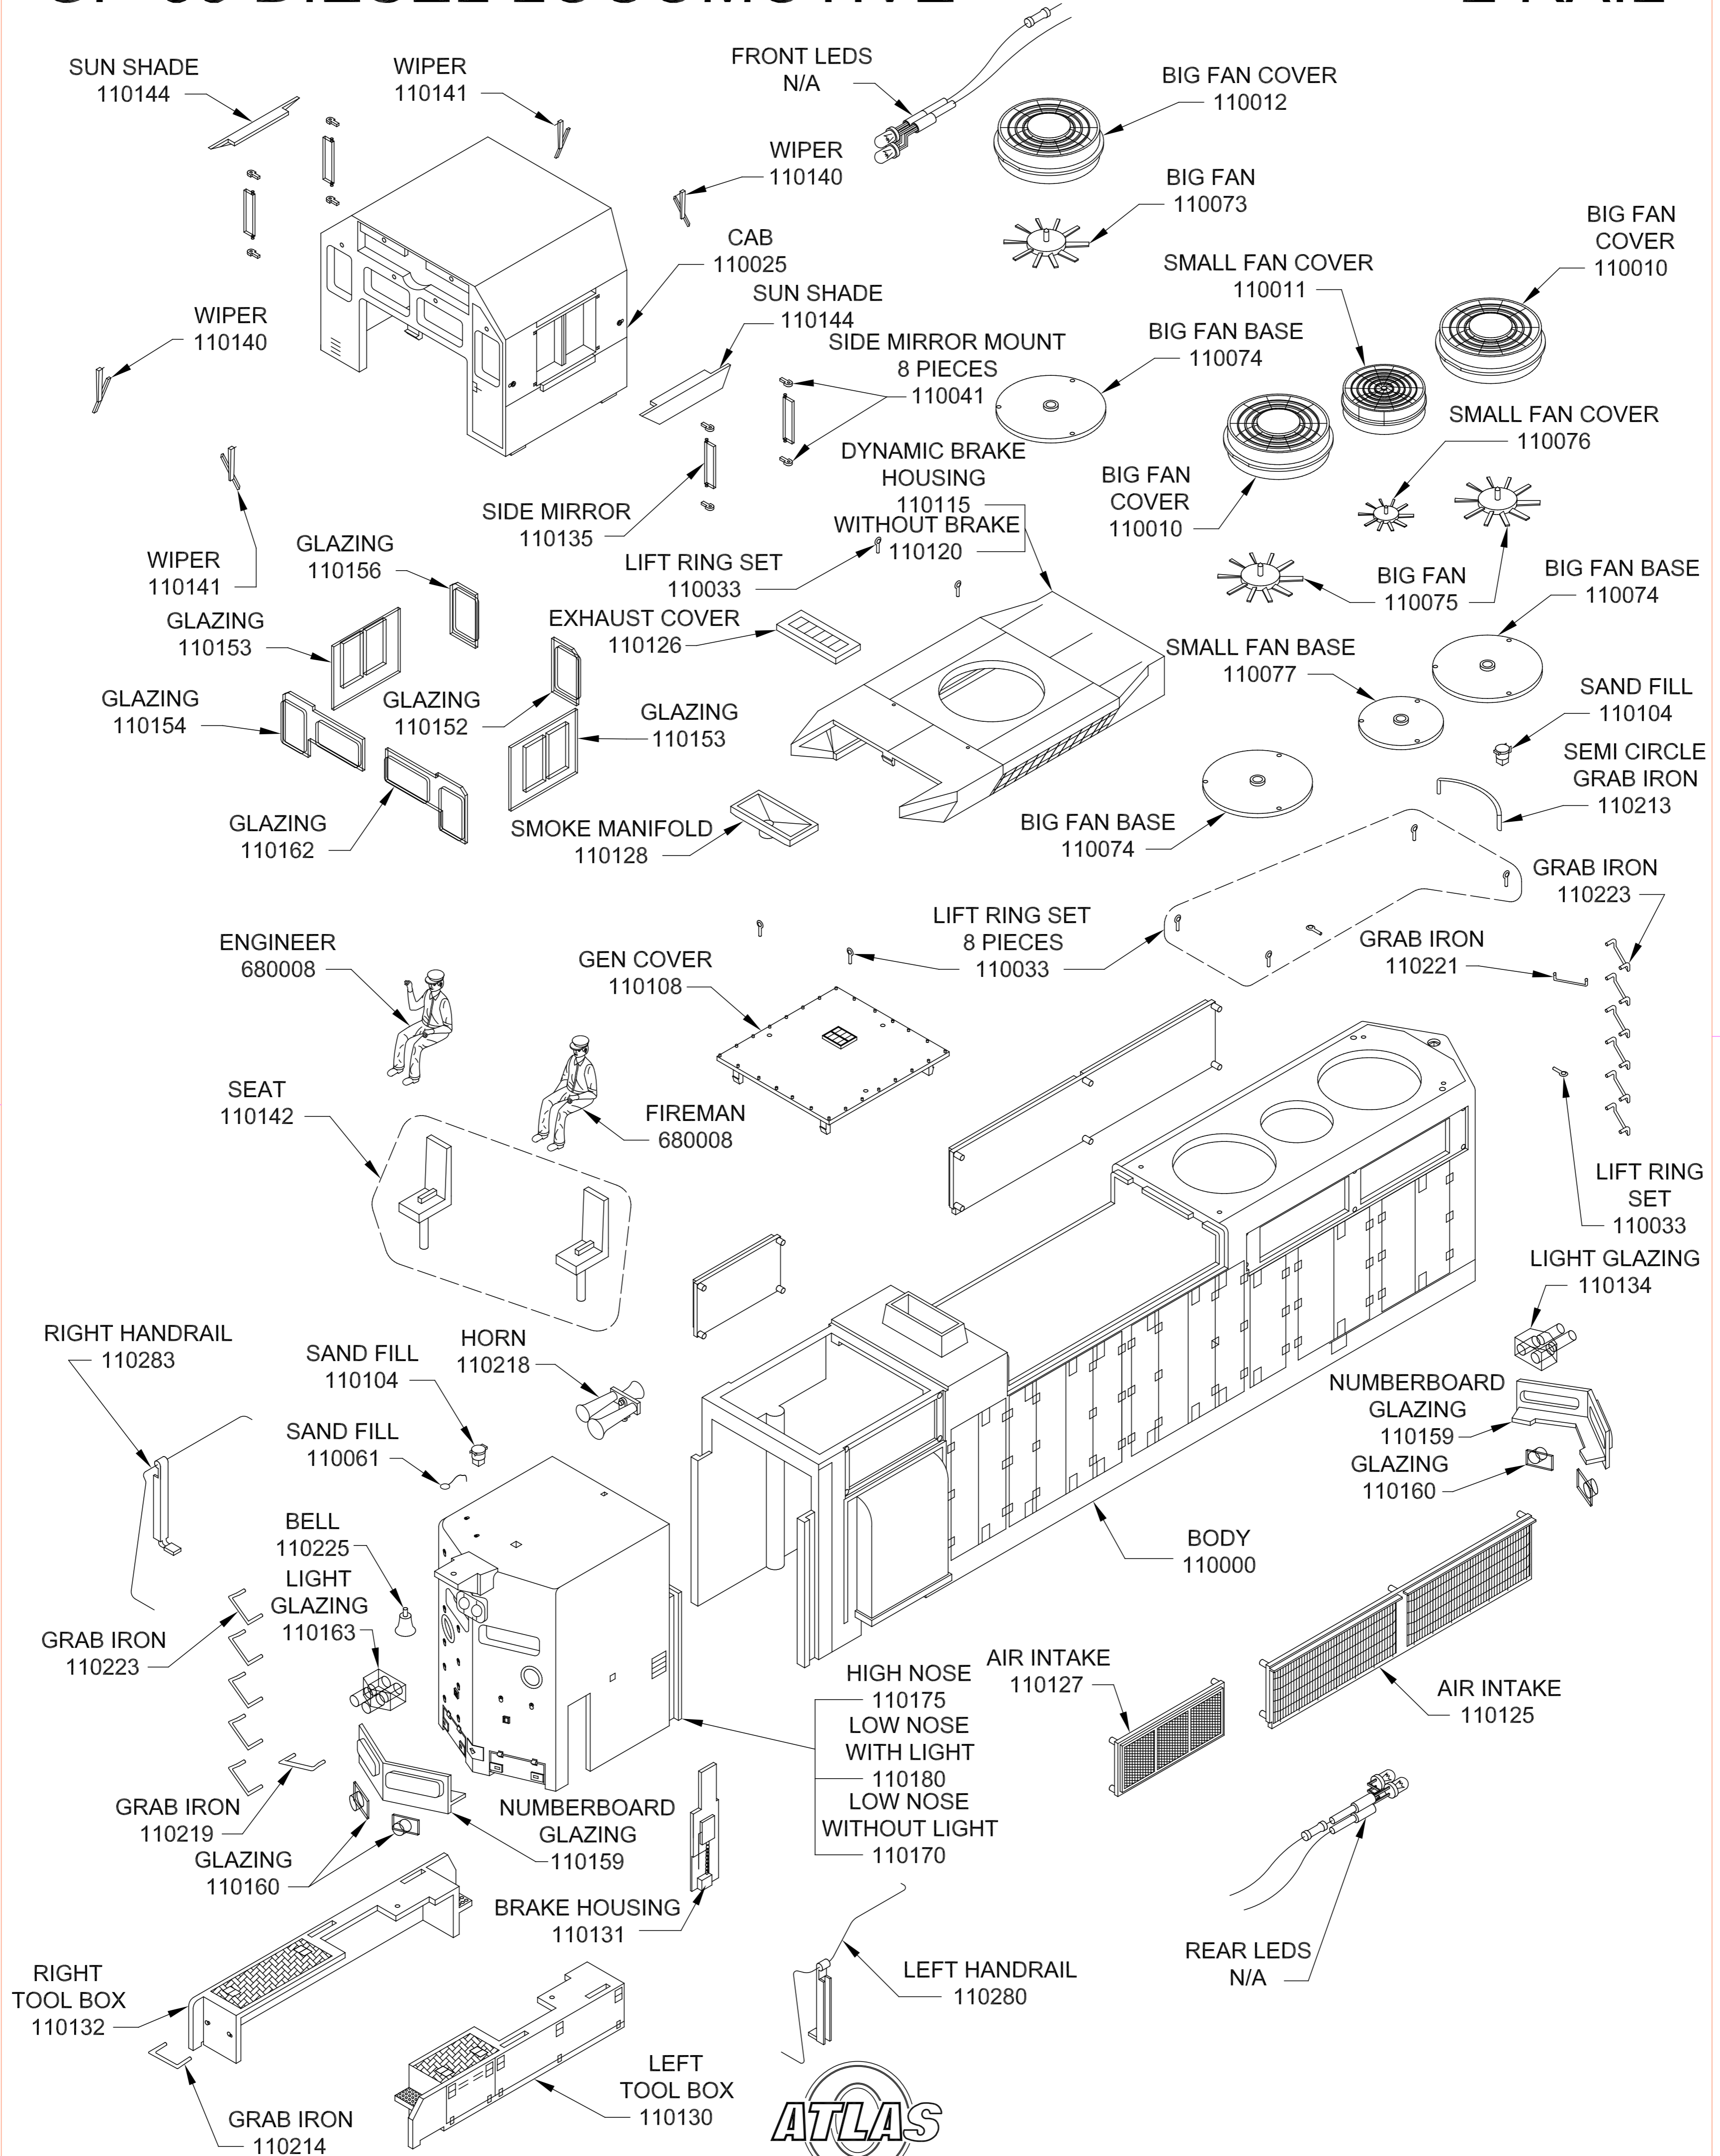

ORDER PARTS

GP-35 DIESEL LOCOMOTIVE

2 RAIL

378 Florence Avenue, Hillside,

New Jersey 07205, USA