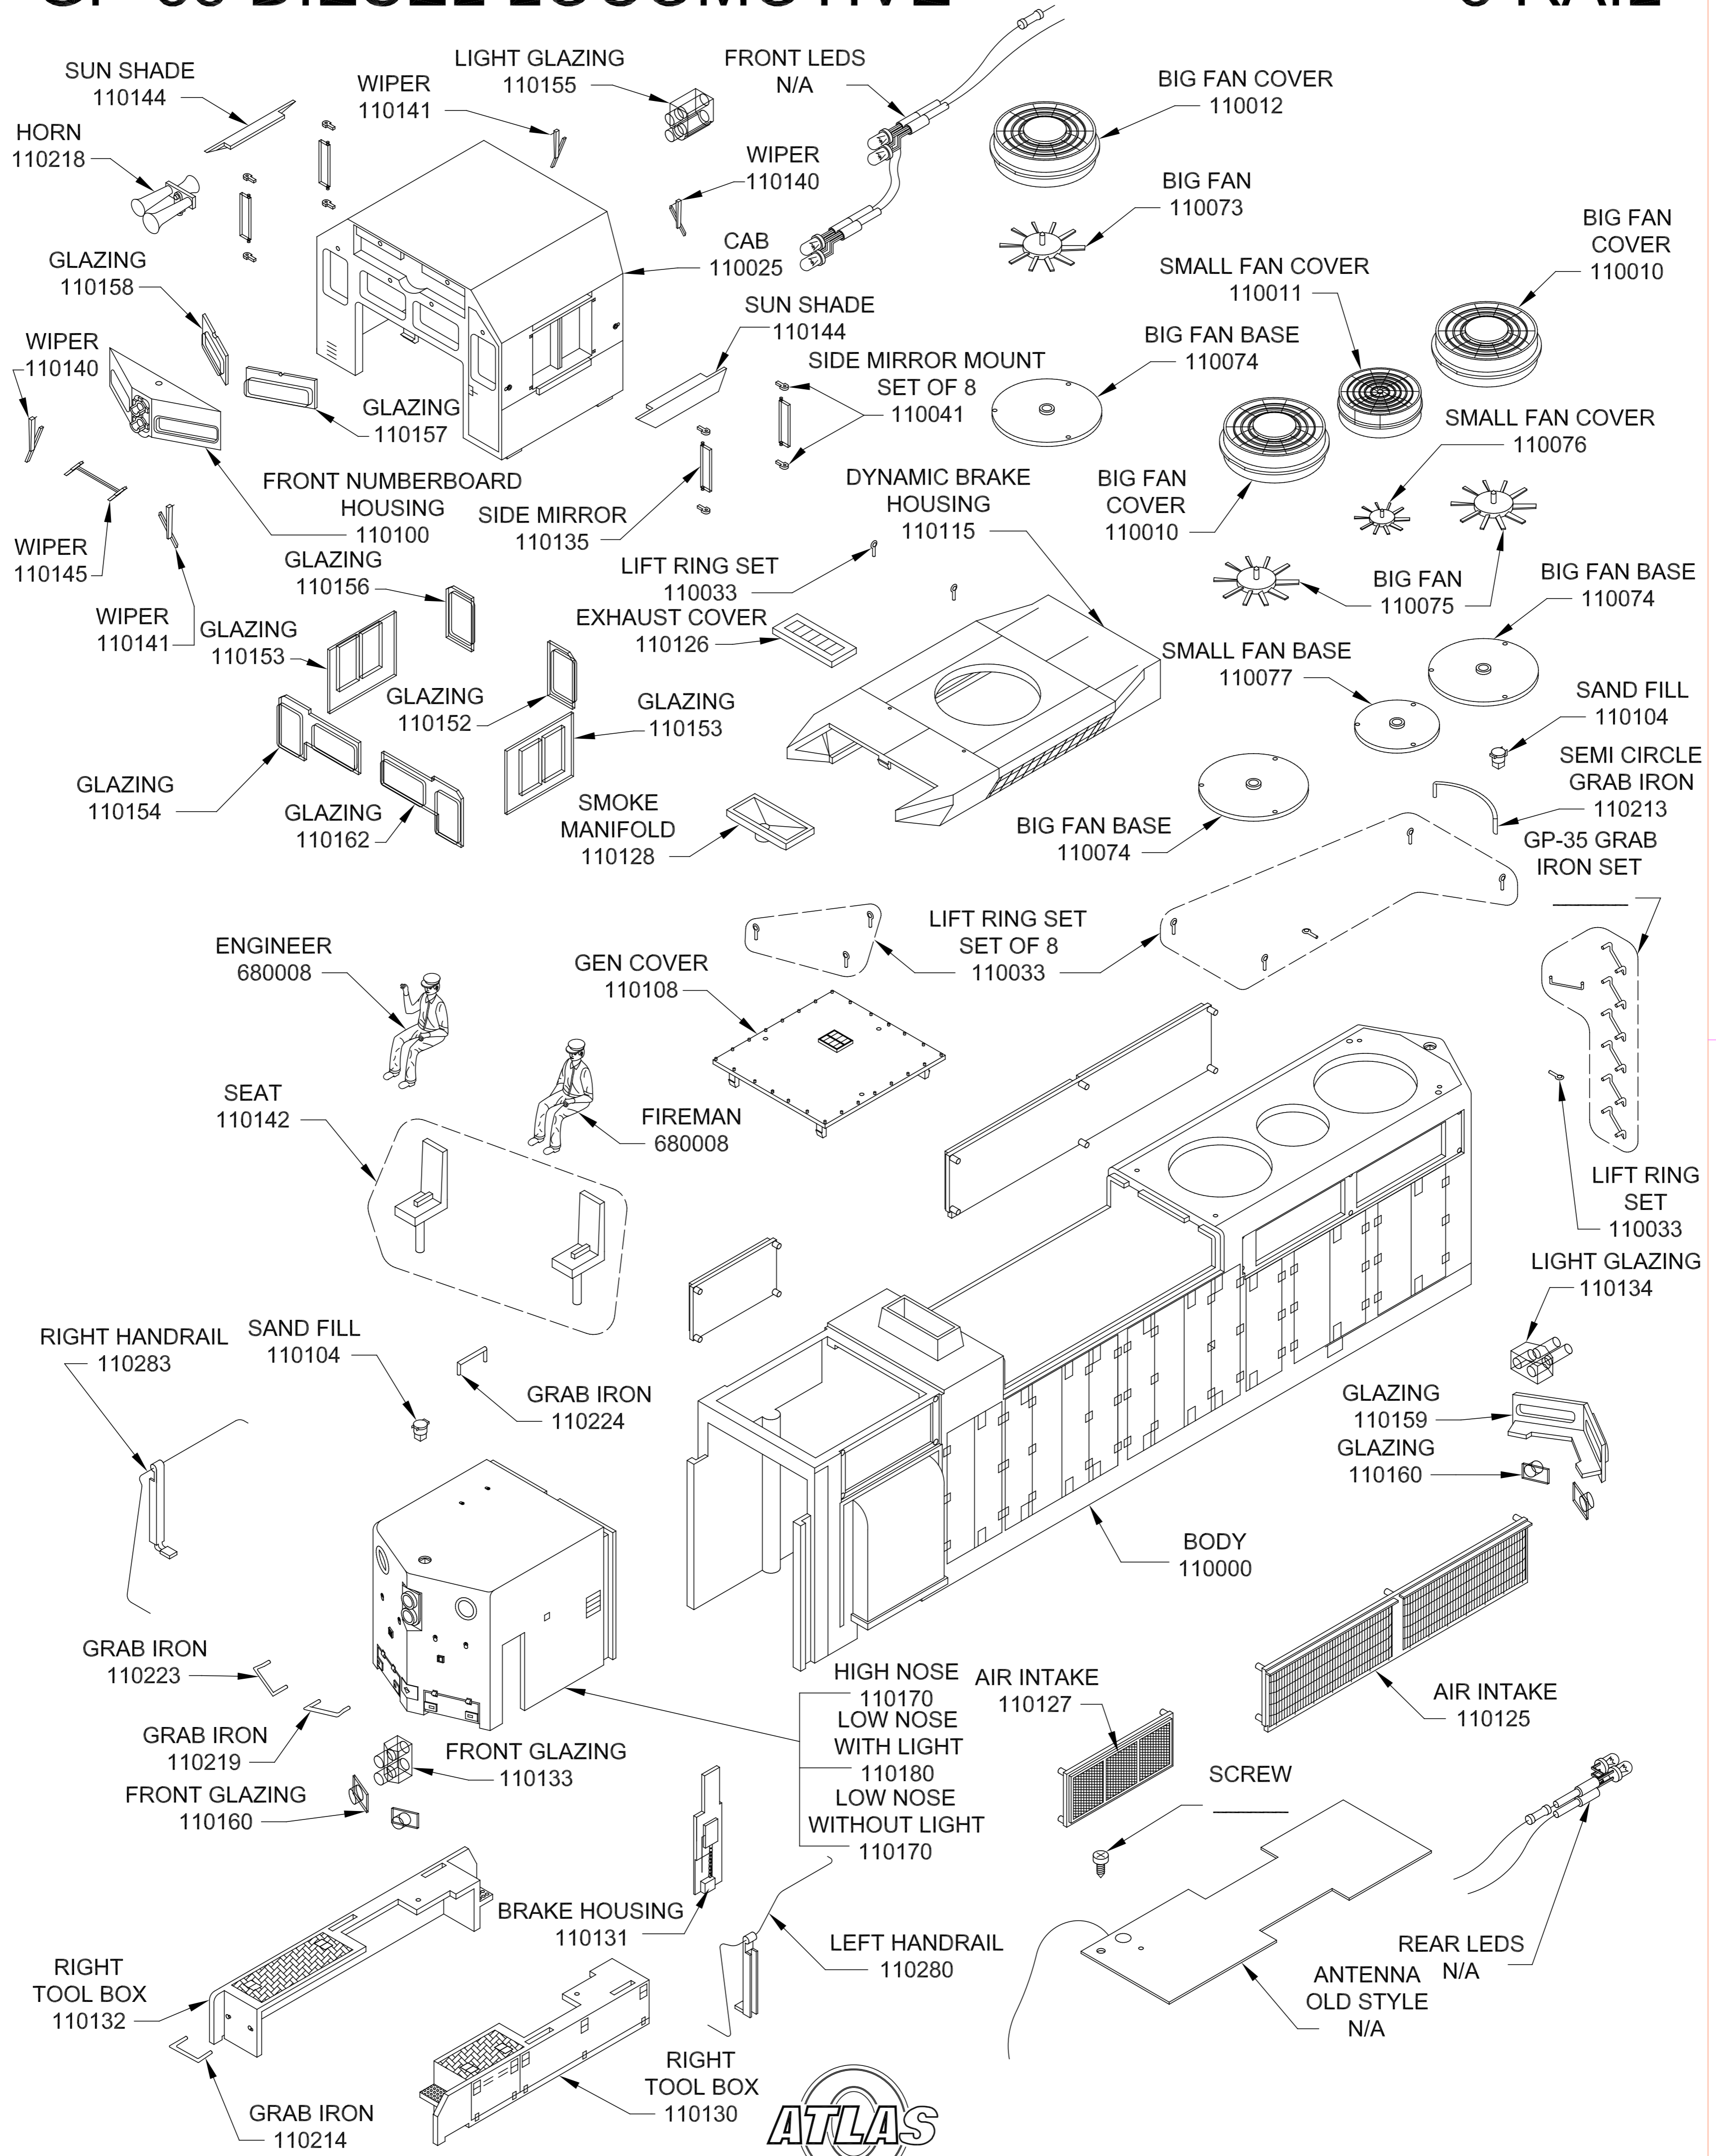

ORDER PARTS →

GP-35 DIESEL LOCOMOTIVE

3 RAIL

378 Florence Avenue, Hillside, New Jersey 07205, USA