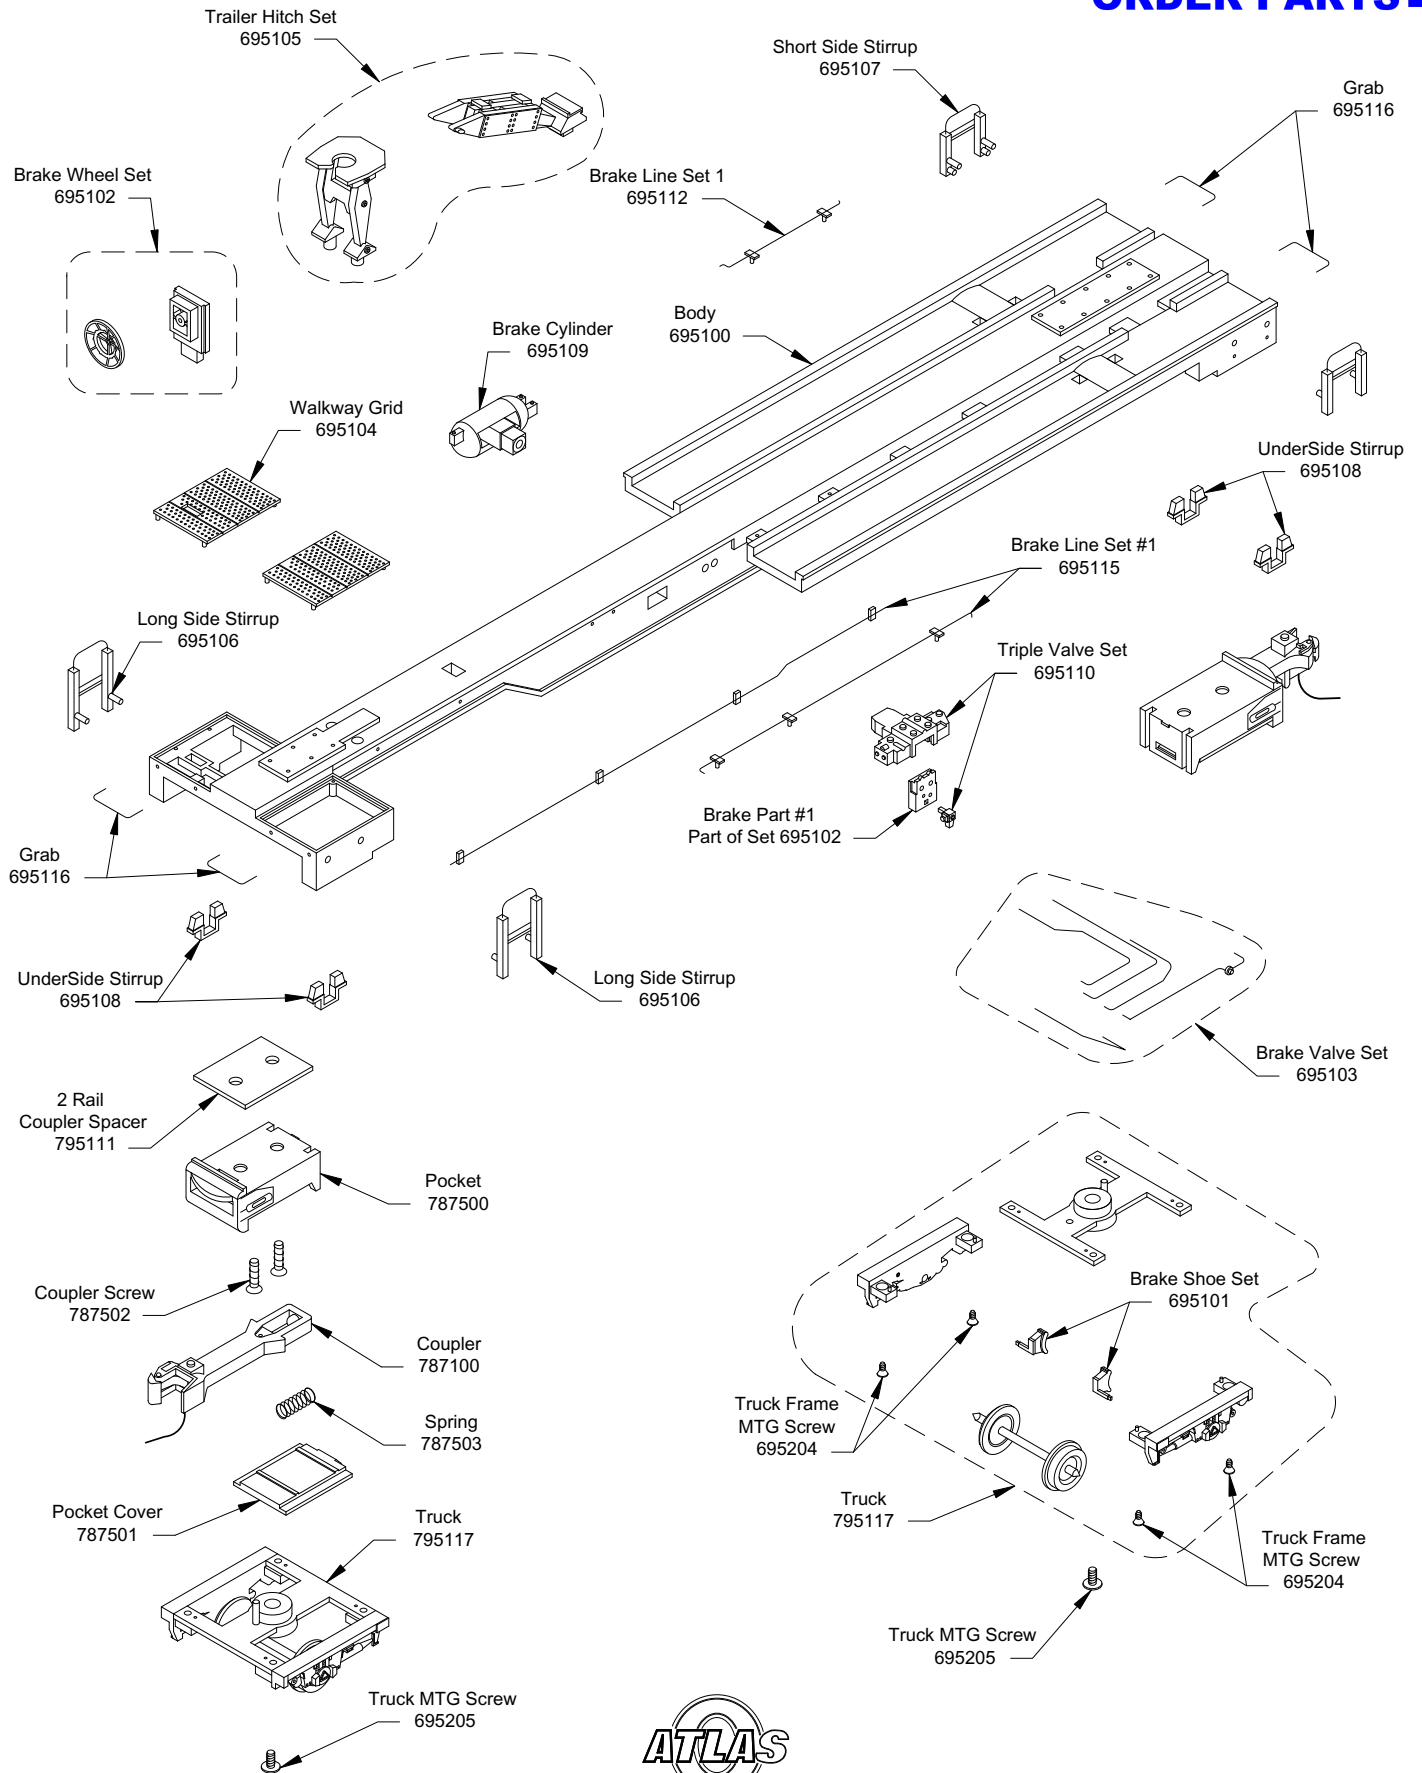

# FRONT RUNNER

# 2 RAIL

**ORDER PARTS** →

378 Florence Avenue, Hillside,

New Jersey 07205, USA