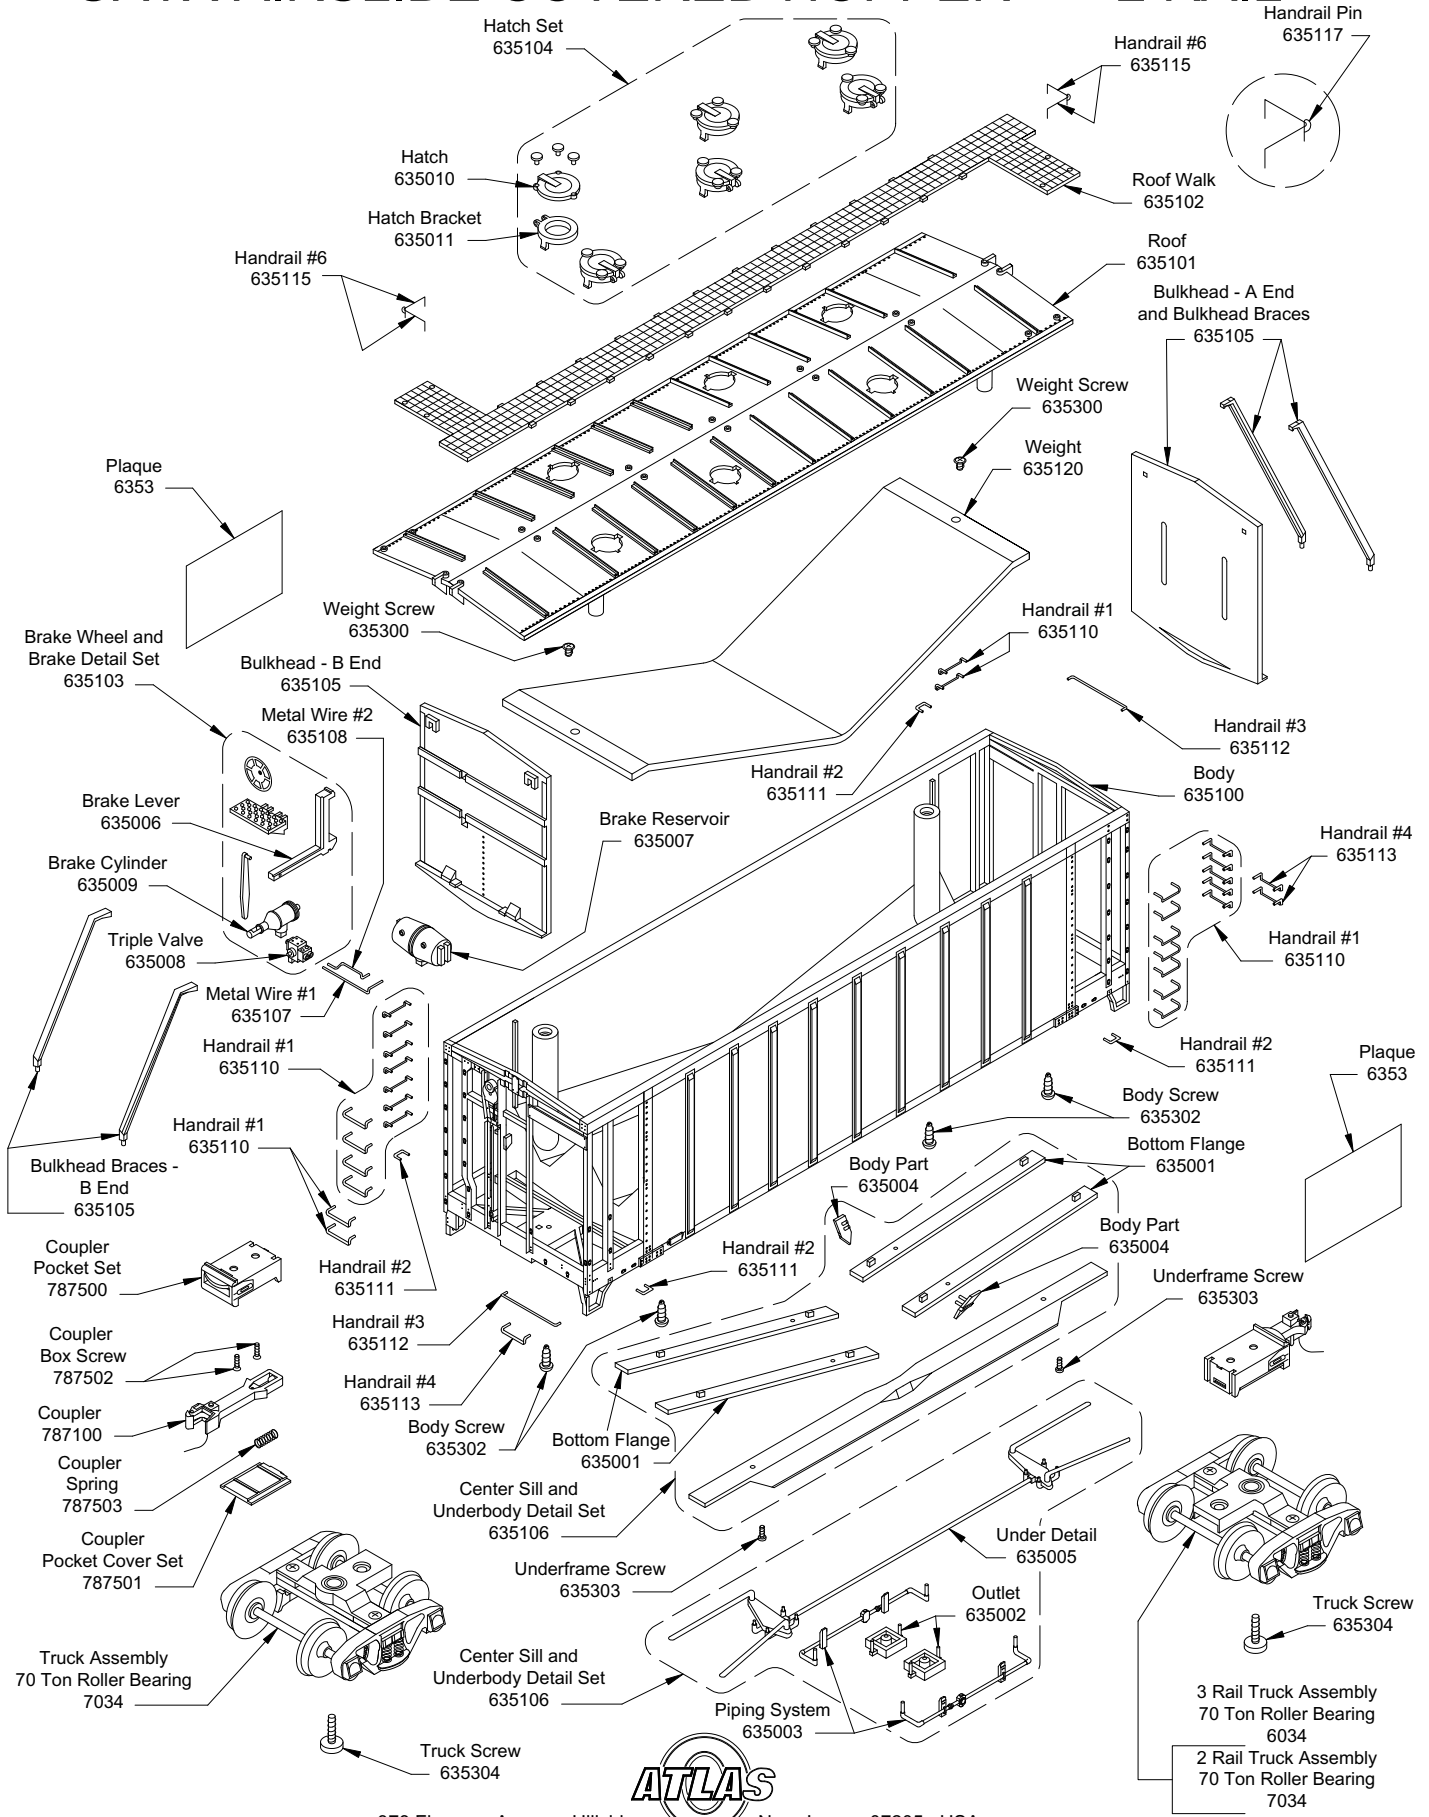

GATX AIRSLIDE COVERED HOPPER

ORDER PARTS 
2 RAIL

378 Florence Avenue, Hillside, New Jersey 07205, USA