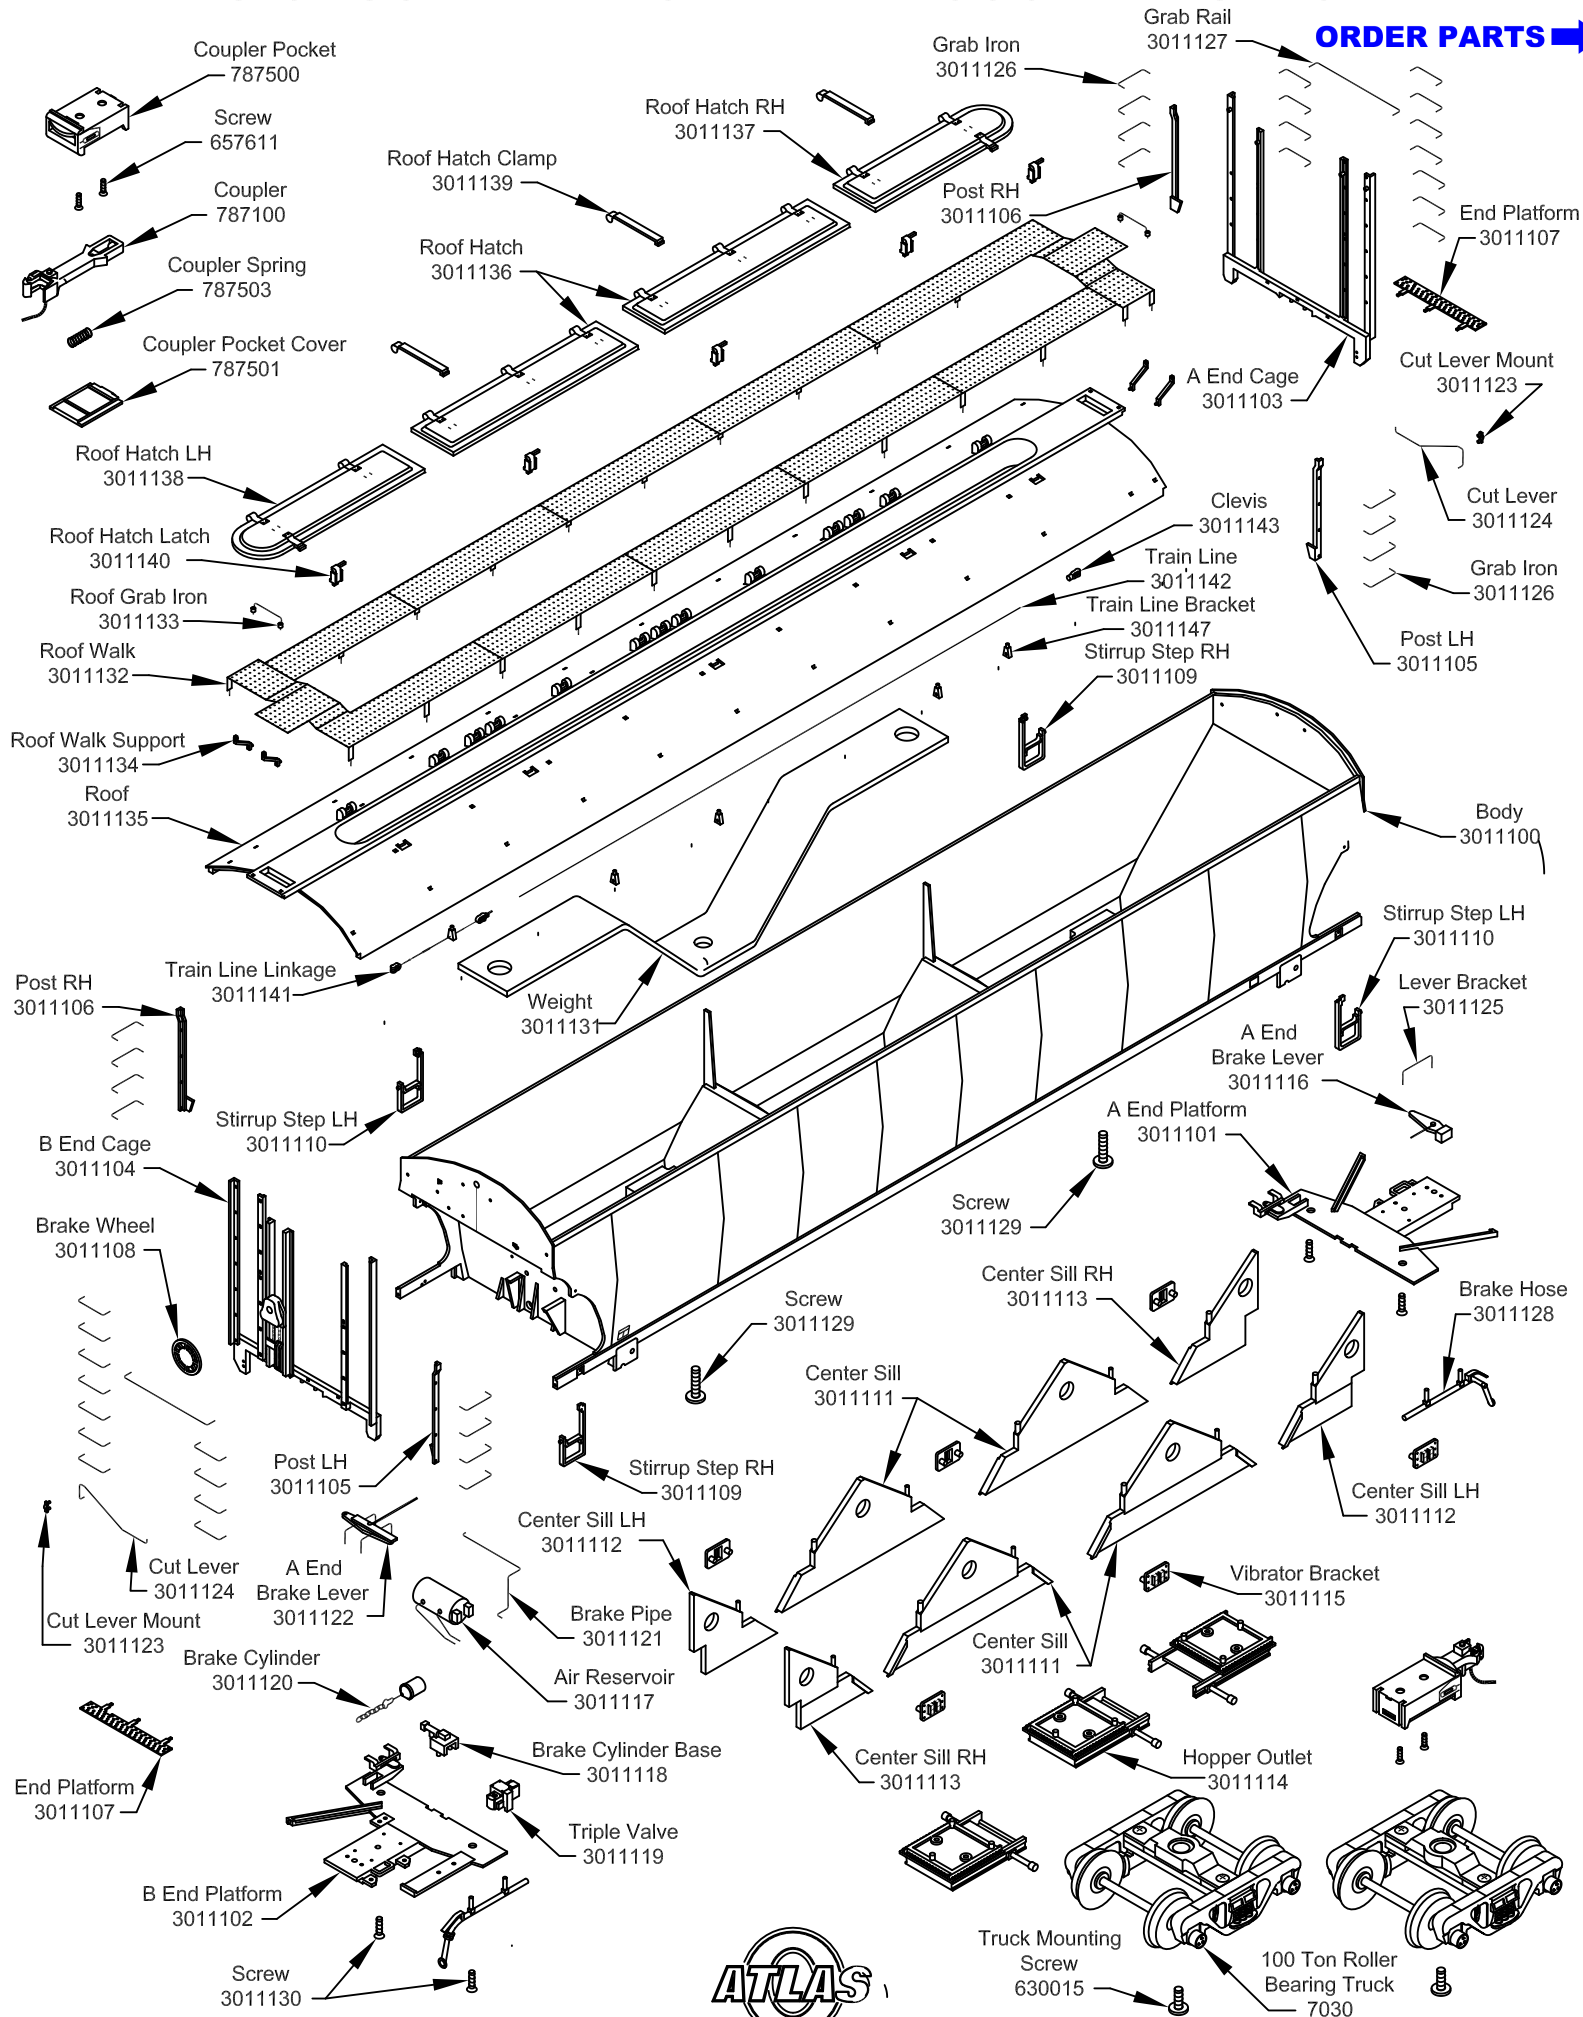

# TRINITY 5161 COVERED HOPPER - TROUGH HATCHES 2 RAIL

**ORDER PARTS** →

378 Florence Avenue, Hillside, New Jersey 07205, USA

Truck Mounting Screw 630015  
100 Ton Roller Bearing Truck 7030