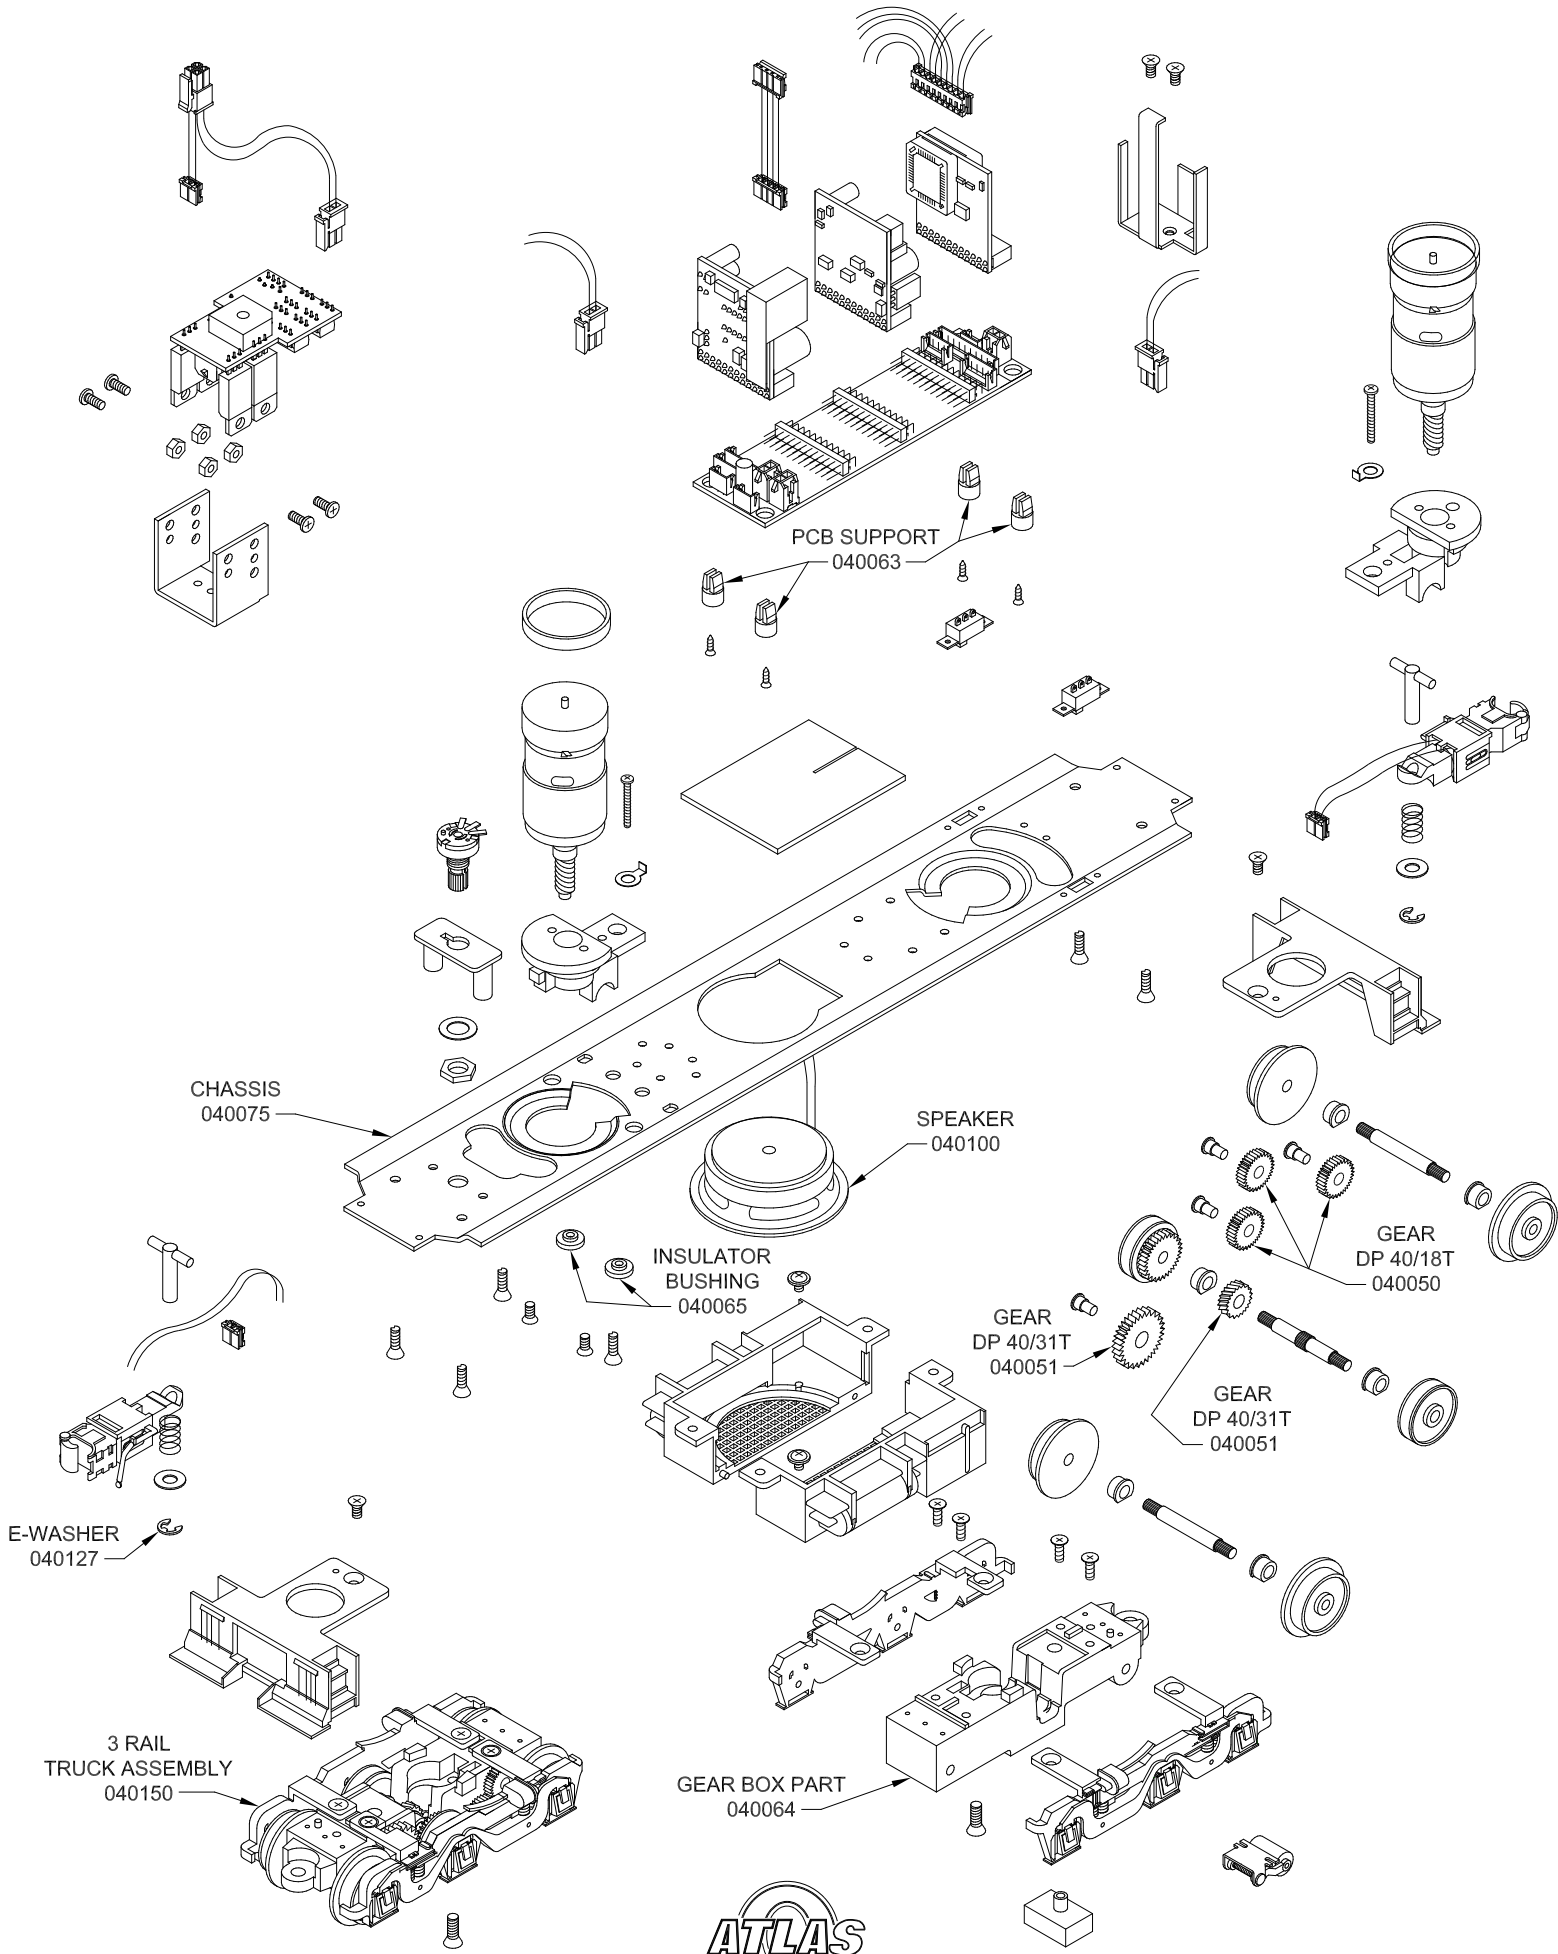

# ALCO RSD-4\_5 DIESEL LOCOMOTIVE

# 3RAIL

CHASSIS  
040075

SPEAKER  
040100

INSULATOR  
BUSHING  
040065

GEAR  
DP 40/18T  
040050

GEAR  
DP 40/31T  
040051

GEAR  
DP 40/31T  
040051

E-WASHER  
040127

3 RAIL  
TRUCK ASSEMBLY  
040150

GEAR BOX PART  
040064

378 Florence Avenue, Hillside,

New Jersey 07205, USA